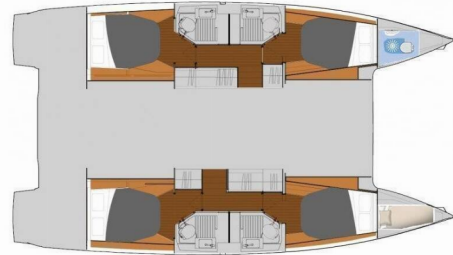

FONTAINE PAJOT ASTREA 42

Capella 1

The Catamaran Fountaine Pajot Astrea 42 „Capella 1“, built in 2024, is moored in Fethiye, Yacht Classic Hotel Marina, - Turkey. The yacht has 4 + 1 cabins, can accomodate 8 + 1 persons and has 4 toilets/showers.

YACHT SPECIFICATIONS

Charter Base

**Fethiye, Yacht Classic Hotel Marina,
Turkey**

Yacht ID

8167

Brand

Fountaine Pajot

Name

Capella 1

Production Year

2024

Length

12.58 m

Cabins

4 + 1

Berths

8 + 1

Head/Shower

4

STANDARD YACHT EQUIPMENT

Comfort

Sundeck beds (U shaped sunbed)

Deck

Anchor, Bilge pump - Mechanic, Bimini top (GRP), Davit, Deck lights, Electric anchor windlass, Fenders, Mooring Cleats, Mooring ropes, Seats for aft bench, Spotlight / Headlights, Swimming ladder, Teak cockpit table with folding leaves

Galley

Gas bottles, Kitchen utensils (Galley equipment, cutlery), Refrigerator (144L), Sink, Stove (3 gas burners)

Interior

Additional reading lights in salon and cabins, Curtains, Dining table, Electric toilet, Indirect lighting in cabins and salon, Inside shower (Hot and cold water), Sofa

Navigation

Compass, LED Navigation lights, Navigation set (High navigation instrument console)

Safety

Emergency tiller, Guard rail, Liferaft, VHF radio

Sails

Genoa (UV sheet), Genoa sheet winches, Halyard winches, Spinnaker-device

Yacht electrics

12V Socket, Air Conditioning (Only in saloon), Batteries (345 Ah AGM), Bilge pump - Electric, Generator (40 Hrs free of charge, after that, charged per hour), Solar panels, Watermaker - desalinator