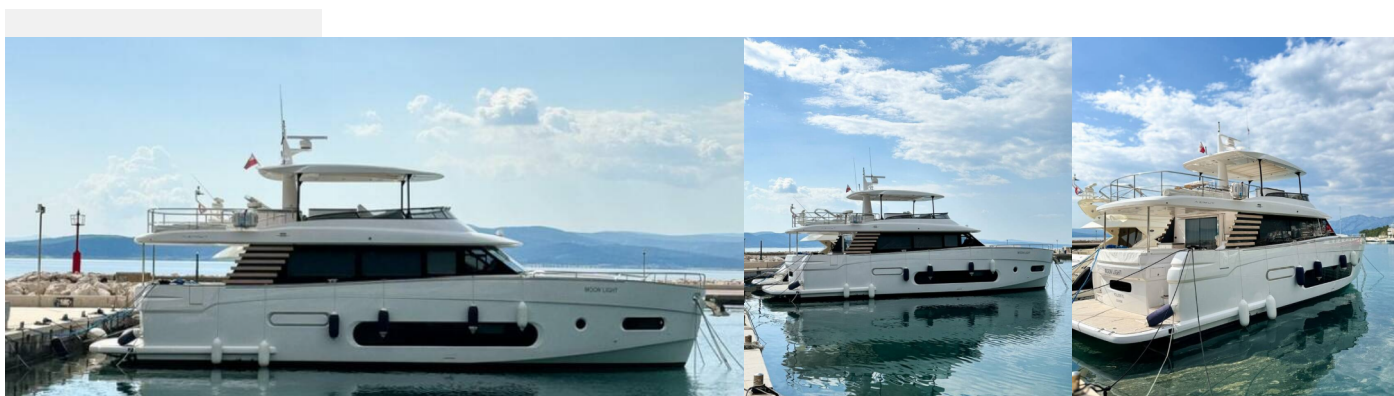

PRICE / WEEKS

16.05. - 23.05.2026 27.965 € ~~32.900 €~~	23.05. - 30.05.2026 32.900 €	30.05. - 06.06.2026 32.900 €	06.06. - 13.06.2026 32.900 €
13.06. - 20.06.2026 35.900 €	20.06. - 27.06.2026 35.900 €	27.06. - 04.07.2026 35.900 €	04.07. - 11.07.2026 35.900 €
11.07. - 18.07.2026 35.900 €	18.07. - 25.07.2026 35.900 €	25.07. - 01.08.2026 35.900 €	01.08. - 08.08.2026 35.900 €
08.08. - 15.08.2026 35.900 €	15.08. - 22.08.2026 35.900 €	22.08. - 29.08.2026 35.900 €	29.08. - 05.09.2026 35.900 €
05.09. - 12.09.2026 35.900 €	12.09. - 19.09.2026 32.900 €	19.09. - 26.09.2026 32.900 €	26.09. - 03.10.2026 32.900 €
03.10. - 10.10.2026 32.900 €	10.10. - 17.10.2026 32.900 €	17.10. - 24.10.2026 32.900 €	24.10. - 31.10.2026 32.900 €
31.10. - 07.11.2026 32.900 €	07.11. - 14.11.2026 32.900 €	14.11. - 21.11.2026 32.900 €	21.11. - 28.11.2026 32.900 €

WEB

najachty.pl

PHONE

+48 882 071 532

E-MAIL

biuro@najachty.pl

NAJACHTY

ul. Pi. Świętej Małgorzaty 1-2/42B, 58-100, Świdnica, Poland