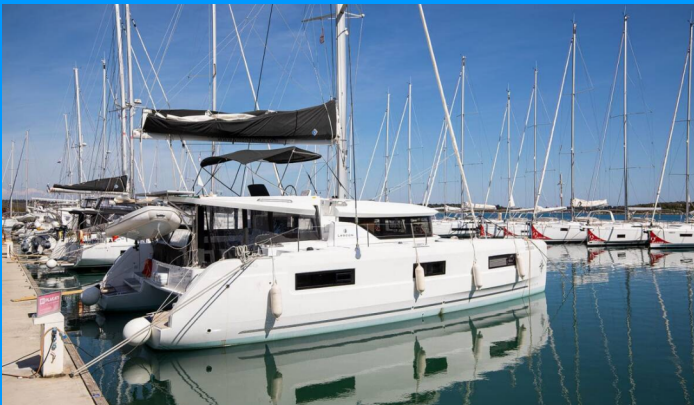

LAGOON 46

Venice Beach

The Catamaran Lagoon 46 „Venice Beach“, built in 2023, is moored in Pula, ACI Marina Pomer, Pomer - Croatia. The yacht has 4 + 2 cabins, can accommodate 8 + 2 + 2 persons and has 4 toilets/showers.

YACHT SPECIFICATIONS

Charter Base

Pula, ACI Marina Pomer, Croatia

Yacht ID

8104

Brand

Lagoon-Bénéteau

Name

Venice Beach

Production Year

2023

Length

13.99 m

Cabins

4 + 2

Berths