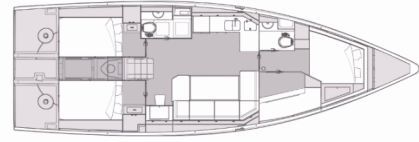

# ELAN IMPRESSION 43

Skyline

The Sailing yacht Elan Impression 43 „Skyline“, built in 2023, is moored in ACI Marina Slano, - Croatia. The yacht has 3 cabins, can accommodate 6 + 2 persons and has 2 toilets/showers.

**Skyline**

Production Year

**2023**

Length

**13.32 m**

Cabins

**3**

Berths