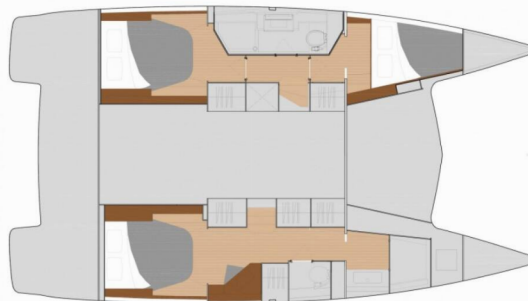

# FONTAINE PAJOT LUCIA 40

Dolce

The Catamaran Fountaine Pajot Lucia 40 „Dolce“, built in 2020 , is moored in Orhaniye, Ella Yacht Club, - Turkey. The yacht has 3 cabins, can accomodate 6 persons and has 2 toilets/showers.

**Dolce**

Production Year

**2020**

Length

**11.73 m**

Cabins

**3**

Berths

**6**

Max. Passengers

**6**

Head/Shower

**2**