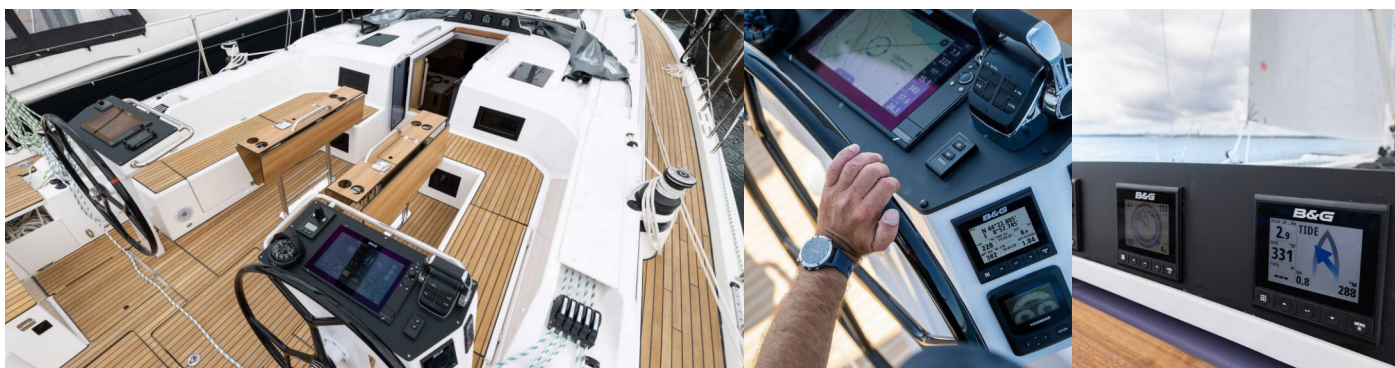

PRICE / WEEKS

04.01. - 11.01.2025 2.160 €	11.01. - 18.01.2025 2.160 €	18.01. - 25.01.2025 2.160 €	25.01. - 01.02.2025 2.160 €
01.02. - 08.02.2025 2.160 €	08.02. - 15.02.2025 2.160 €	15.02. - 22.02.2025 2.160 €	22.02. - 01.03.2025 2.160 €
01.03. - 08.03.2025 1.512 € ~~2.160 €~~	08.03. - 15.03.2025 1.512 € ~~2.160 €~~	15.03. - 22.03.2025 1.512 € ~~2.160 €~~	22.03. - 29.03.2025 1.512 € ~~2.160 €~~
29.03. - 05.04.2025 1.512 € ~~2.160 €~~	05.04. - 12.04.2025 1.512 € ~~2.160 €~~	12.04. - 19.04.2025 1.512 € ~~2.160 €~~	19.04. - 26.04.2025 1.512 € ~~2.160 €~~
26.04. - 03.05.2025 1.827 € ~~2.610 €~~	03.05. - 10.05.2025 2.205 € ~~3.150 €~~	10.05. - 17.05.2025 2.394 € ~~3.420 €~~	17.05. - 24.05.2025 2.489 € ~~3.555 €~~
24.05. - 31.05.2025 On option	31.05. - 07.06.2025 On option		

WEB

najachty.pl

PHONE

+48 882 071 532

E-MAIL

biuro@najachty.pl

NAJACHTY

ul. Pi. Świętej Małgorzaty 1-2/42B, 58-100, Świdnica, Poland