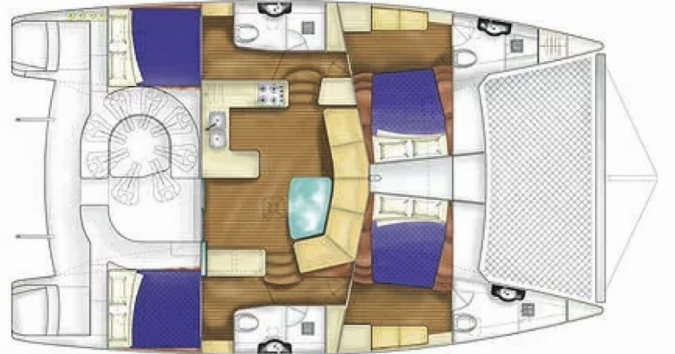

MATRIX VISION 450

Kirsty B

The Catamaran Matrix Vision 450 „Kirsty B“, built in 2014, is moored in Phuket, Yacht Haven Marina, - Thailand . The yacht has 4 cabins, can accomodate 8 persons and has 3 toilets/showers.

8

Head/Shower

3

STANDARD YACHT EQUIPMENT

Deck	Bimini top, Cockpit/stern, outside shower, Davit, Dinghy, Electric anchor windlass, Outboard engine (9.9HP)
Entertainment	Fins, Mask and snorkel, Radio, Stand up paddle (SUP), Wi-Fi Internet
Galley	Coffee machine, Freezer, Refrigerator
Interior	Electric fans in cabins
Navigation	Autopilot, Binoculars, GPS chart plotter - cockpit, Navigation (Nautical) charts and nautical guide, Pilot book, Wind instrument/Anemometer
Safety	Distress flare box, First aid kit, Life jackets, VHF radio
Yacht electrics	Air Conditioning, Inverter (12 volt inverter to 220 volt), Watermaker - desalinator (100l per hour)