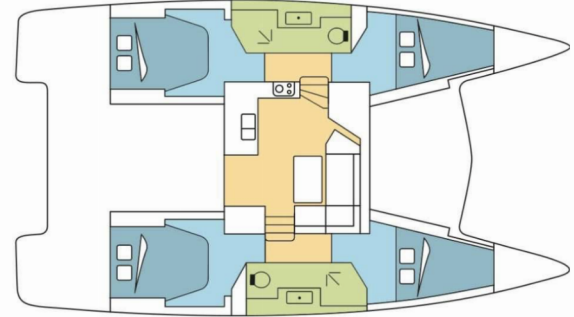

FONTAINE PAJOT LUCIA 40

Kinara

The Catamaran Fontaine Pajot Lucia 40 „Kinara“, built in 2017, is moored in Phuket, Yacht Haven Marina, - Thailand. The yacht has 4 cabins, can accommodate 8 + 2 persons and has 2 toilets/showers.

Kinara

Production Year

2017

Length

11.73 m

Cabins

4

Berths

8 + 2

Head/Shower

2

STANDARD YACHT EQUIPMENT

Deck	Bimini top, Cockpit/stern, outside shower, Davit, Dinghy, Electric anchor windlass, Outboard engine (9.9HP)
Entertainment	Fins, Mask and snorkel, Radio
Galley	Freezer, Refrigerator
Interior	Electric fans in cabins
Navigation	Autopilot, Binoculars, GPS chart plotter - cockpit, Navigation (Nautical) charts and nautical guide, Pilot book, Wind instrument/Anemometer
Safety	Distress flare box, First aid kit, Life jackets, VHF radio
Yacht electrics	Inverter (12 volt inverter to 220 volt)