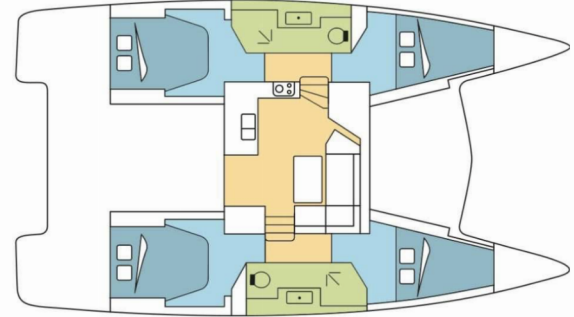

# FONTAINE PAJOT LUCIA 40

Kinara

The Catamaran Fontaine Pajot Lucia 40 „Kinara“, built in 2017, is moored in Phuket, Yacht Haven Marina, - Thailand. The yacht has 4 cabins, can accommodate 8 + 2 persons and has 2 toilets/showers.

**Kinara**

Production Year

**2017**

Length

**11.73 m**

Cabins

**4**

Berths

**8 + 2**

Head/Shower

**2**