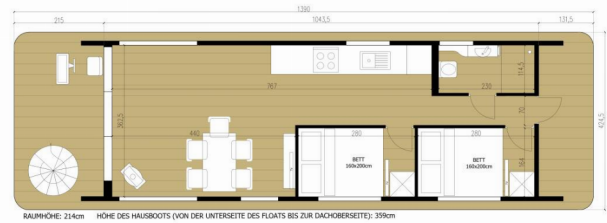

WOMA D13

front.CHARTERS_SINGLE_BOAT_DESC_TYPE_43242759

Aquila

YACHT SPECIFICATIONS

Charter Base

Röblinsee Marina, Germany

Yacht ID

8024

Brand

Woma

Name

Aquila

Production Year

2024

Length

13.70 m

Cabins

2

Berths

4 + 2

Head/Shower

1

STANDARD YACHT EQUIPMENT

Comfort

Sundeck chairs

Deck

Bathing platform, Bimini top, Deck brush, Deck lights, Outboard engine, Plastic bucket, Sun deck, Swimming ladder

Entertainment

TV (*SMART TV), Wi-Fi Internet

Galley

Bin bag, Broom and dustpan, Coffee machine, Dishtowel, Dishwasher, Freezer, Hot water, Kitchen towel, Kitchen utensils (Galley equipment, cutlery), Oven, Refrigerator, Stove, Toaster

Interior

Electric toilet, Fireplace, Inside shower, Soap, Toilet brush, Toilet paper

Navigation

Bow thruster, Stern thruster

Safety

Black Water Tank (450 L)

Yacht electrics

Air Conditioning, Heating, Solar panels