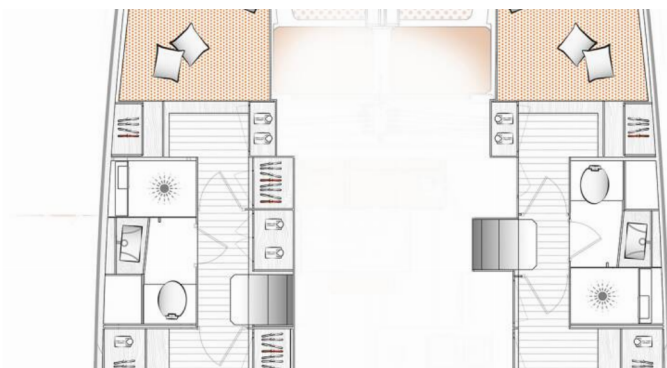

PRICE / WEEKS

16.05. - 23.05.2026 Booked	24.05. - 30.05.2026 Booked	30.05. - 06.06.2026 Booked	06.06. - 13.06.2026 4.144 € ~~5.180 €~~
13.06. - 20.06.2026 4.144 € ~~5.180 €~~	20.06. - 27.06.2026 4.304 € ~~5.380 €~~	27.06. - 04.07.2026 4.304 € ~~5.380 €~~	04.07. - 11.07.2026 4.144 € ~~5.180 €~~
11.07. - 18.07.2026 4.144 € ~~5.180 €~~	18.07. - 25.07.2026 4.304 € ~~5.380 €~~	25.07. - 01.08.2026 4.304 € ~~5.380 €~~	01.08. - 15.08.2026 Booked
15.08. - 22.08.2026 On option	22.08. - 29.08.2026 Booked	29.08. - 05.09.2026 4.464 € ~~5.580 €~~	05.09. - 12.09.2026 4.784 € ~~5.980 €~~
12.09. - 26.09.2026 Booked	26.09. - 03.10.2026 4.848 € ~~6.060 €~~	03.10. - 10.10.2026 4.528 € ~~5.660 €~~	10.10. - 17.10.2026 4.336 € ~~5.420 €~~
17.10. - 24.10.2026 4.176 € ~~5.220 €~~	24.10. - 31.10.2026 3.936 € ~~4.920 €~~	31.10. - 07.11.2026 3.472 € ~~4.340 €~~	07.11. - 14.11.2026 3.472 € ~~4.340 €~~
14.11. - 21.11.2026 3.472 € ~~4.340 €~~	21.11. - 28.11.2026 3.472 € ~~4.340 €~~	28.11. - 05.12.2026 3.472 € ~~4.340 €~~	

WEB

najachty.pl

PHONE

+48 882 071 532

E-MAIL

biuro@najachty.pl

NAJACHTY

ul. Pi. Świętej Małgorzaty 1-2/42B, 58-100, Świdnica, Poland