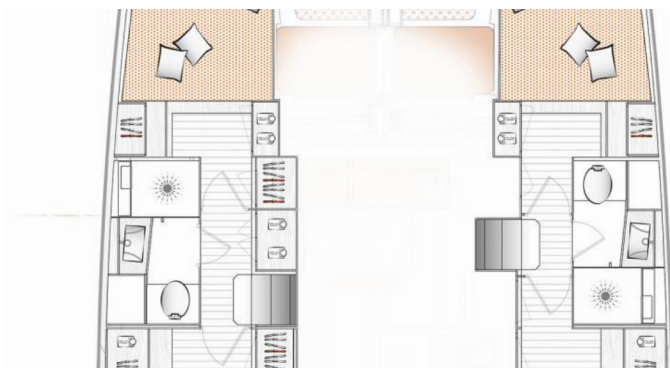

PRICE / WEEKS

07.11. - 14.11.2026

3.472 € ~~4.340 €~~

14.11. - 21.11.2026

3.472 € ~~4.340 €~~

21.11. - 28.11.2026

3.472 € ~~4.340 €~~

28.11. - 05.12.2026

3.472 € ~~4.340 €~~

05.12. - 12.12.2026

3.472 € ~~4.340 €~~

12.12. - 19.12.2026

3.472 € ~~4.340 €~~

19.12. - 26.12.2026

3.472 € ~~4.340 €~~

WEB

najachty.pl

PHONE

+48 882 071 532

E-MAIL

biuro@najachty.pl

NAJACHTY

ul. Pi. Świętej Małgorzaty 1-2/42B, 58-100, Świdnica, Poland