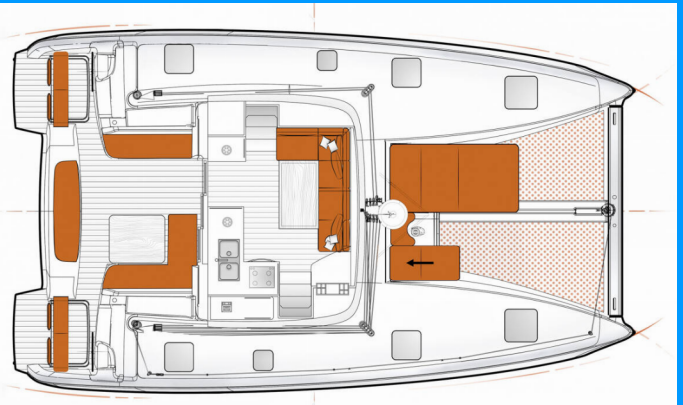

# EXCESS 11

Kale I

The Catamaran Excess 11 „Kale I“, built in 2023, is moored in Göcek/D-Marin, - Turkey. The yacht has 4 + 2 cabins, can accommodate 8 + 2 persons and has 2 + 1 toilets/showers.

Name

**Kale I**

Production Year

**2023**

Length

**11.42 m**

Cabins

**4 + 2**