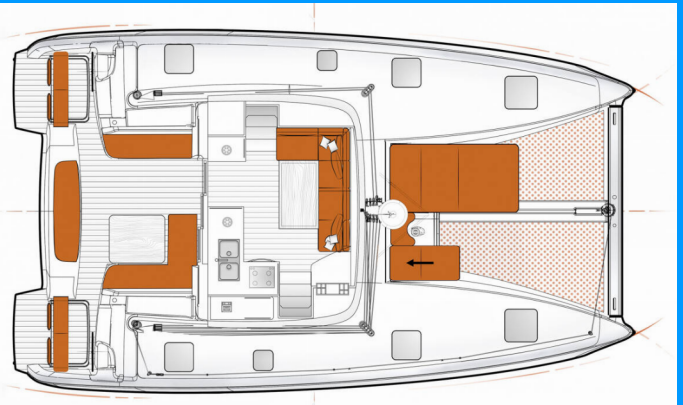

EXCESS 11

Kale I

The Catamaran Excess 11 „Kale I“, built in 2023, is moored in Göcek/D-Marin, - Turkey. The yacht has 4 + 2 cabins, can accommodate 8 + 2 persons and has 2 + 1 toilets/showers.

YACHT SPECIFICATIONS