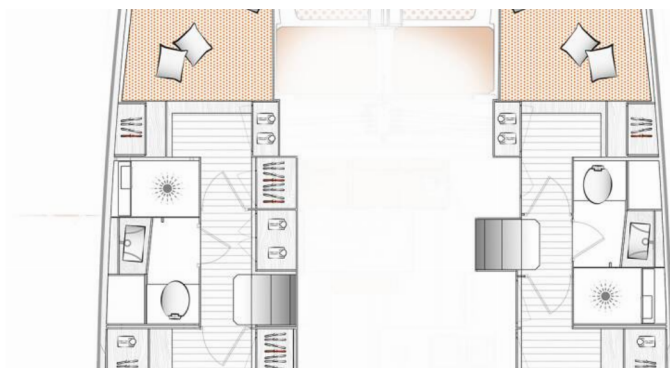

PRICE / WEEKS

05.12. - 12.12.2026

3.472 € ~~4.340 €~~

12.12. - 19.12.2026

3.472 € ~~4.340 €~~

19.12. - 26.12.2026

3.472 € ~~4.340 €~~

WEB

najachty.pl

PHONE

+48 882 071 532

E-MAIL

biuro@najachty.pl

NAJACHTY

ul. Pi. Świętej Małgorzaty 1-2/42B, 58-100, Świdnica, Poland