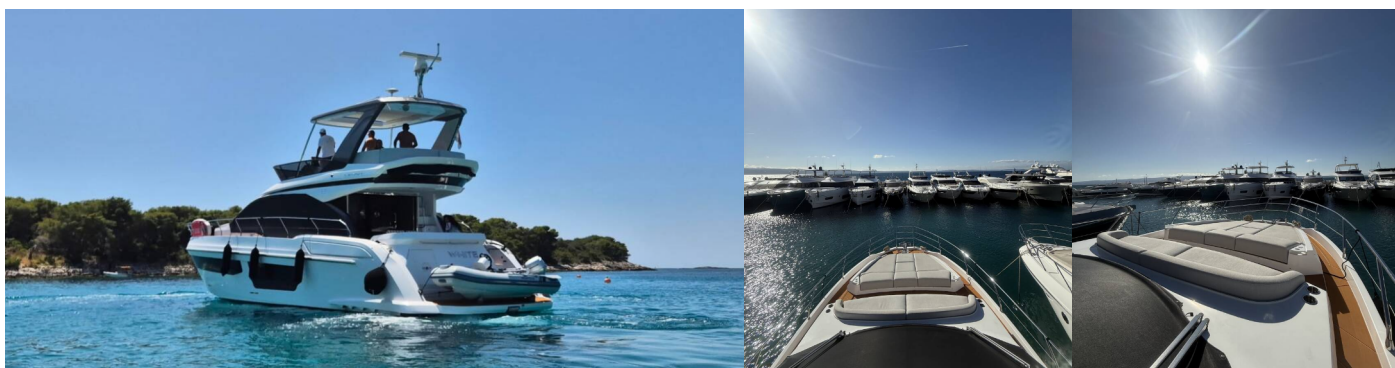

PRICE / WEEKS

07.11. - 14.11.2026

16.900 €

14.11. - 21.11.2026

16.900 €

21.11. - 28.11.2026

16.900 €

28.11. - 05.12.2026

16.900 €

05.12. - 12.12.2026

16.900 €

12.12. - 19.12.2026

16.900 €

19.12. - 26.12.2026

16.900 €

WEB

najachty.pl

PHONE

+48 882 071 532

E-MAIL

biuro@najachty.pl

NAJACHTY

ul. Pi. Świętej Małgorzaty 1-2/42B, 58-100, Świdnica, Poland