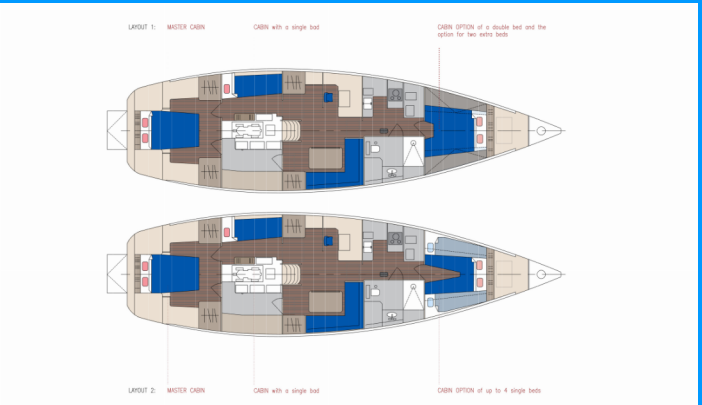

DOLPHIN 50

Amica

The Sailing yacht Dolphin 50 „Amica“, built in 2003, is moored in Luka Punat, – Croatia. The yacht has 2 cabins, can accommodate 6 + 1 persons and has 1 toilets/showers.

YACHT SPECIFICATIONS

Production Year

2003

Length

14.90 m

Cabins

2

Berths

6 + 1