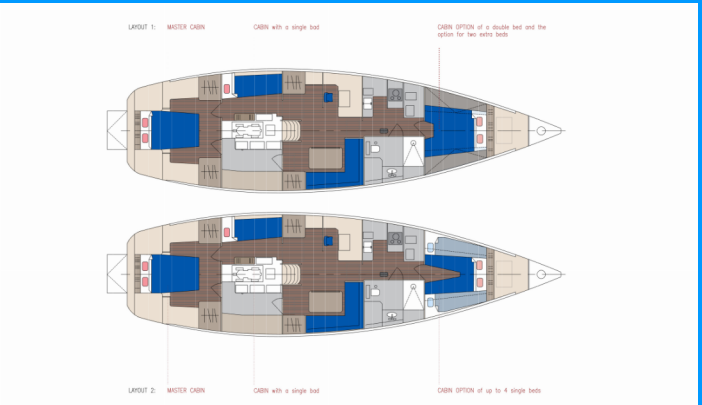

# DOLPHIN 50

Amica

The Sailing yacht Dolphin 50 „Amica“, built in 2003, is moored in Luka Punat, – Croatia. The yacht has 2 cabins, can accommodate 6 + 1 persons and has 1 toilets/showers.