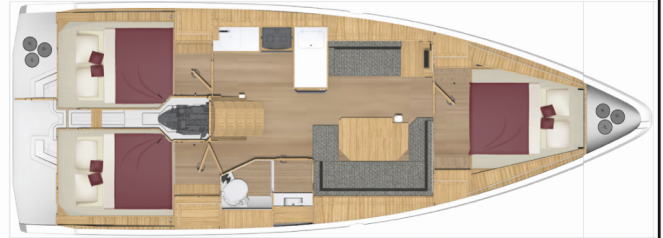

BAVARIA C38

Black Pearl

The Sailing yacht Bavaria C38 „Black Pearl“, built in 2024, is moored in Marseille, Corbières Port Services, - France. The yacht has 3 cabins, can accomodate 6 + 2 persons and has 1 toilets/showers.

Black Pearl

Production Year

2024

Length

11.31 m

Cabins

3

Berths

6 + 2

Head/Shower

1

STANDARD YACHT EQUIPMENT

Deck

Bathing platform, Bimini top, Cockpit table, Cockpit/stern, outside shower, Dinghy, Outboard engine, Sprayhood, Swimming ladder, Teak cockpit, Teak deck

Entertainment