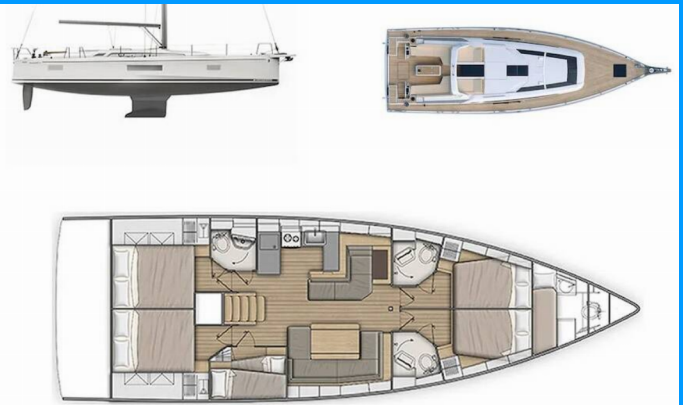

OCEANIS 51.1

Promitheas

The Sailing yacht Oceanis 51.1 „Promitheas“, built in 2022, is moored in Athens, Alimos marina, - Greece. The yacht has 5 + 1 cabins, can accommodate 10 + 1 persons and has 3 toilets/showers.

Promitheas

Production Year

2022

Length

15.94 m

Cabins

5 + 1

Berths

10 + 1

Head/Shower

3

STANDARD YACHT EQUIPMENT

Comfort

Blankets, Pillows

Deck

Bathing platform, Cockpit/stern, outside shower, Dinghy