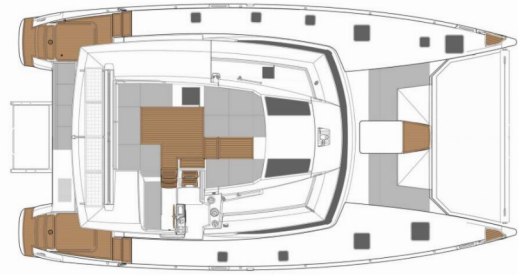

FONTAINE PAJOT SABA 50

Triumpho

The Catamaran Fountaine Pajot Saba 50 „Triumpho“, built in 2018, is moored in Phuket, Ao Po Grand Marina, - Thailand .

The yacht has 5 + 1 cabins, can accomodate 10 + 2 + 1 persons and has 6 toilets/showers.

Triumpho

Production Year

2018

Length

14.58 m

Cabins

5 + 1

Berths