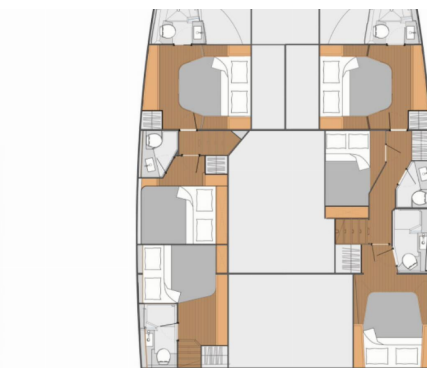

PRICE / WEEKS

01.11. - 08.11.2025 Booked	08.11. - 15.11.2025 10.906 €	15.11. - 22.11.2025 10.906 €	22.11. - 29.11.2025 10.906 €
29.11. - 06.12.2025 10.906 €	06.12. - 13.12.2025 10.906 €	13.12. - 20.12.2025 15.904 €	20.12. - 27.12.2025 15.904 €

WEB

najachty.pl

PHONE

+48 882 071 532

E-MAIL

biuro@najachty.pl

NAJACHTY

ul. Pi. Świętej Małgorzaty 1-2/42B, 58-100, Świdnica, Poland