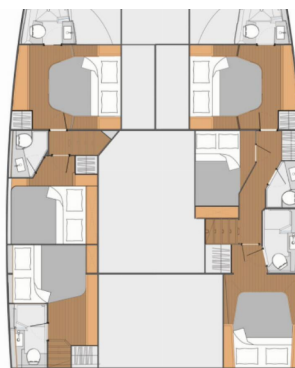

PRICE / WEEKS

27.12. - 12.01.2025

Booked

12.01. - 19.01.2025

Booked

19.01. - 29.01.2025

Booked

01.02. - 20.02.2025

Booked

22.02. - 05.03.2025

Booked

08.03. - 29.03.2025

Booked

05.04. - 19.04.2025

Booked

19.04. - 29.04.2025

Booked

02.05. - 09.05.2025

Booked

09.05. - 17.05.2025

Booked

WEB

najachty.pl

PHONE

+48 882 071 532

E-MAIL

biuro@najachty.pl

NAJACHTY

ul. Pi. Świętej Małgorzaty 1-2/42B, 58-100, Świdnica, Poland