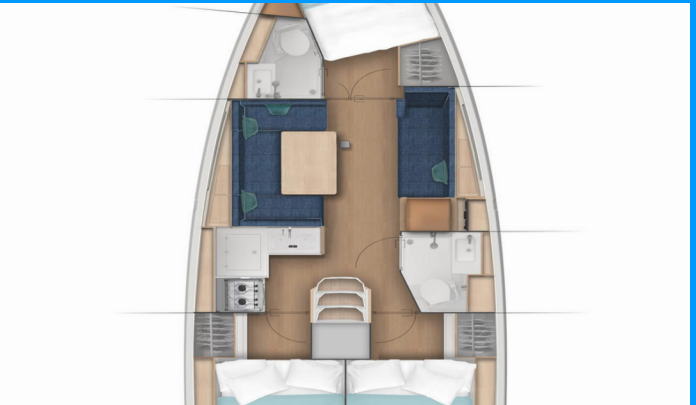

# SUN ODYSSEY 380

Diana

The Sailing yacht Sun Odyssey 380 „Diana“, built in 2022, is moored in Cannigione, - Italy. The yacht has 3 cabins, can accomodate 6 + 2 persons and has 2 toilets/showers.

**Diana**

Production Year

**2022**

Length

**11.22 m**

Cabins

**3**

Berths