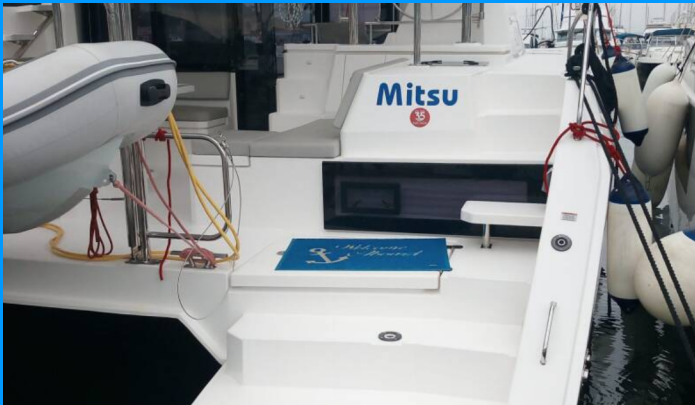

LEOPARD 42

Mitsu

The Catamaran Leopard 42 „Mitsu“, built in 2022, is moored in Sardinia, Cannigione, - Italy. The yacht has 4 cabins, can accommodate 8 + 2 persons and has 4 toilets/showers.

YACHT SPECIFICATIONS

Charter Base

Sardinia, Cannigione, Italy

Yacht ID

7848

Brand

Leopard

Name

Mitsu