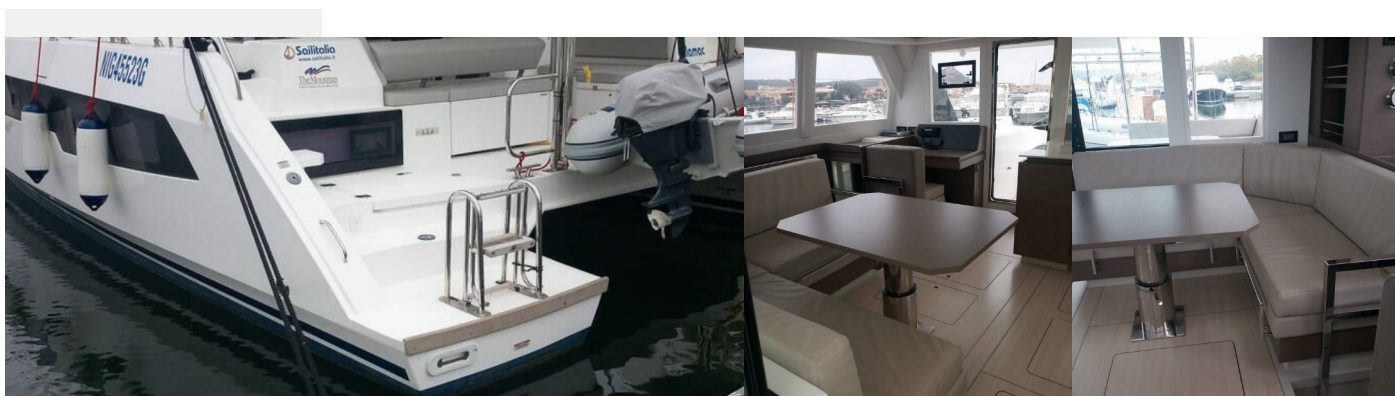

PRICE / WEEKS

07.06. - 14.06.2025 Booked	14.06. - 21.06.2025 Booked	21.06. - 28.06.2025 8.595 € ~~9.550 €~~	28.06. - 05.07.2025 8.910 € ~~9.900 €~~
05.07. - 12.07.2025 Booked	12.07. - 19.07.2025 Booked	19.07. - 26.07.2025 9.315 € ~~10.350 €~~	26.07. - 02.08.2025 9.630 € ~~10.700 €~~
02.08. - 09.08.2025 9.630 € ~~10.700 €~~	09.08. - 16.08.2025 10.260 € ~~11.400 €~~	16.08. - 23.08.2025 10.260 € ~~11.400 €~~	23.08. - 30.08.2025 9.990 € ~~11.100 €~~
30.08. - 06.09.2025 9.990 € ~~11.100 €~~	06.09. - 13.09.2025 9.540 € ~~10.600 €~~	13.09. - 20.09.2025 Booked	20.09. - 27.09.2025 9.540 € ~~10.600 €~~
27.09. - 04.10.2025 6.570 € ~~7.300 €~~	04.10. - 11.10.2025 6.570 € ~~7.300 €~~	11.10. - 18.10.2025 6.570 € ~~7.300 €~~	18.10. - 25.10.2025 3.870 € ~~4.300 €~~
25.10. - 01.11.2025 3.870 € ~~4.300 €~~	01.11. - 08.11.2025 3.870 € ~~4.300 €~~	08.11. - 15.11.2025 3.870 € ~~4.300 €~~	15.11. - 22.11.2025 3.870 € ~~4.300 €~~
22.11. - 29.11.2025 3.870 € ~~4.300 €~~	29.11. - 06.12.2025 3.870 € ~~4.300 €~~	06.12. - 13.12.2025 3.870 € ~~4.300 €~~	13.12. - 20.12.2025 3.870 € ~~4.300 €~~

WEB

najachty.pl

PHONE

+48 882 071 532

E-MAIL

biuro@najachty.pl

NAJACHTY

ul. Pi. Świętej Małgorzaty 1-2/42B, 58-100, Świdnica, Poland