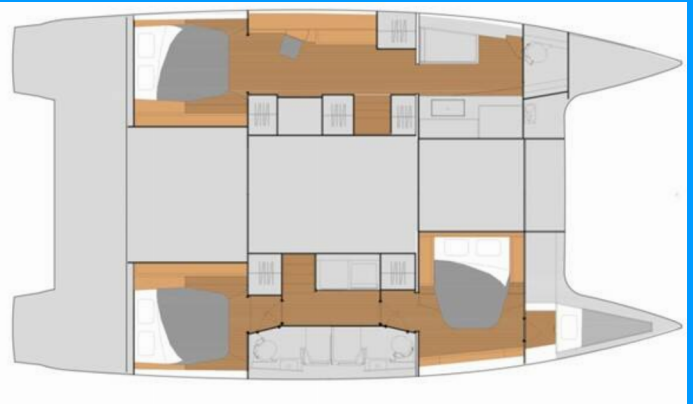

FONTAINE PAJOT TANNA 47 MAESTRO

La Bella Vita

The Catamaran Fontaine Pajot Tanna 47 Maestro „La Bella Vita“, built in 2024, is moored in BVI, Tortola, Nanny Cay Marina, - British Virgin Islands. The yacht has 3 cabins, can accommodate 6 persons and has 3 toilets/showers.

YACHT SPECIFICATIONS

Charter Base

BVI, Tortola, Nanny Cay Marina, British Virgin Islands

Yacht ID

7815

Brand

Fontaine Pajot

Name

La Bella Vita

Production Year

2024

Length

13.94 m

Cabins

3

Berths

6

Max. Passengers

6

Head/Shower

3

STANDARD YACHT EQUIPMENT

Comfort

Sundeck cushions

Deck

Bathing platform, Bimini top, Cockpit fridge, Cockpit table, Cockpit/stern, outside shower, Dinghy with outboard engine, Electric anchor windlass, Flybridge, Grill/Barbecue/Plancha, Teak cockpit

Entertainment

Fusion radio (Bluetooth), Indoor speakers, Outdoor speakers

Galley

Freezer, Ice maker, Kitchen utensils (Galley equipment, cutlery), Microwave, Oven, Refrigerator, Stove (No. of burners: 3)

Interior

Convertible table in salon, Coolbox, Electric toilet

Navigation

Autopilot, GPS chart plotter - cockpit (Garmin), Helm station, Wind/speed/depth instruments

Safety

Black Water Tank, VHF radio

Sails

Electric winch, Lazy bag, Lazy jacks

Yacht electrics

110V socket, Air Conditioning, Generator, Inverter, Shore power connection, Solar panels