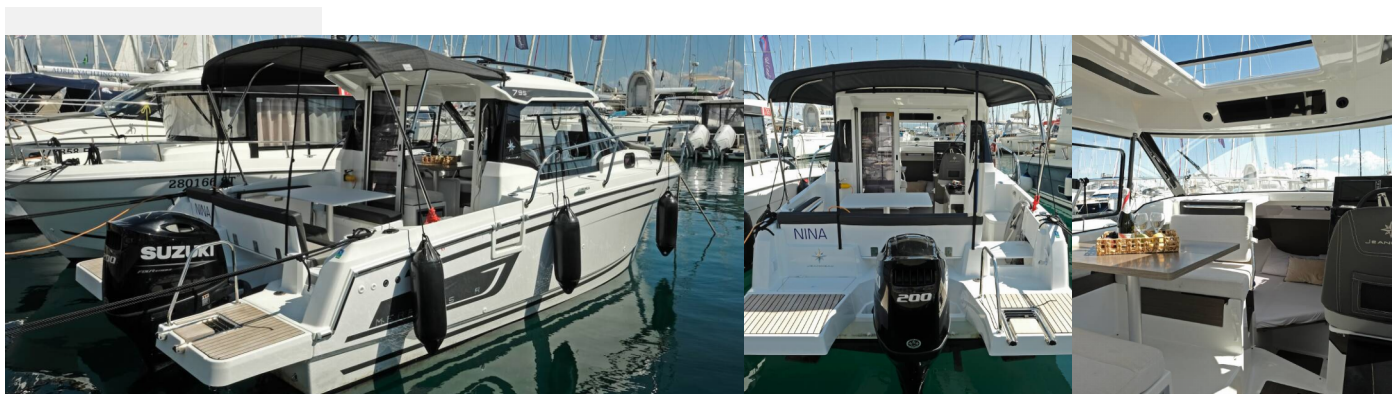

PRICE / WEEKS

07.06. - 14.06.2025 2.610 € ~~2.900 €~~	14.06. - 21.06.2025 2.610 € ~~2.900 €~~	21.06. - 28.06.2025 2.610 € ~~2.900 €~~	28.06. - 05.07.2025 2.610 € ~~2.900 €~~
05.07. - 12.07.2025 2.610 € ~~2.900 €~~	12.07. - 19.07.2025 2.610 € ~~2.900 €~~	19.07. - 26.07.2025 2.610 € ~~2.900 €~~	26.07. - 02.08.2025 2.610 € ~~2.900 €~~
02.08. - 09.08.2025 2.610 € ~~2.900 €~~	09.08. - 16.08.2025 2.070 € ~~2.300 €~~	16.08. - 23.08.2025 2.070 € ~~2.300 €~~	23.08. - 30.08.2025 2.070 € ~~2.300 €~~
30.08. - 06.09.2025 1.530 € ~~1.700 €~~	06.09. - 13.09.2025 1.530 € ~~1.700 €~~	13.09. - 20.09.2025 1.530 € ~~1.700 €~~	20.09. - 27.09.2025 1.530 € ~~1.700 €~~
27.09. - 04.10.2025 1.530 € ~~1.700 €~~	04.10. - 11.10.2025 1.530 € ~~1.700 €~~	11.10. - 18.10.2025 1.530 € ~~1.700 €~~	18.10. - 25.10.2025 1.530 € ~~1.700 €~~
25.10. - 01.11.2025 1.530 € ~~1.700 €~~	01.11. - 08.11.2025 1.530 € ~~1.700 €~~	08.11. - 15.11.2025 1.530 € ~~1.700 €~~	15.11. - 22.11.2025 1.530 € ~~1.700 €~~
22.11. - 29.11.2025 1.530 € ~~1.700 €~~	29.11. - 06.12.2025 1.530 € ~~1.700 €~~	06.12. - 13.12.2025 1.530 € ~~1.700 €~~	13.12. - 20.12.2025 1.530 € ~~1.700 €~~

WEB

najachty.pl

PHONE

+48 882 071 532

E-MAIL

biuro@najachty.pl

NAJACHTY

ul. Pi. Świętej Małgorzaty 1-2/42B, 58-100, Świdnica, Poland