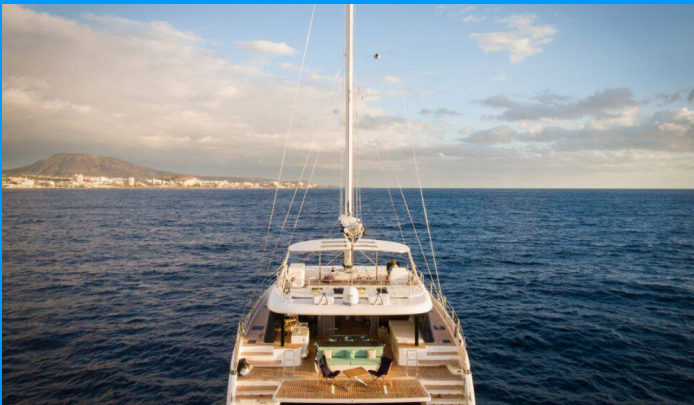

SUNREEF 60

Sinata

The Catamaran Sunreef 60 „Sinata“, built in 2019, is moored in Marina Frapa, Rogoznica, Rogoznica - Croatia. The yacht has 4 + 2 cabins, can accommodate 9 + 3 persons and has 4 + 2 toilets/showers.

YACHT SPECIFICATIONS

Charter Base

Marina Frapa, Rogoznica, Croatia

Yacht ID

7792

Brand

Sunreef Yachts

Name