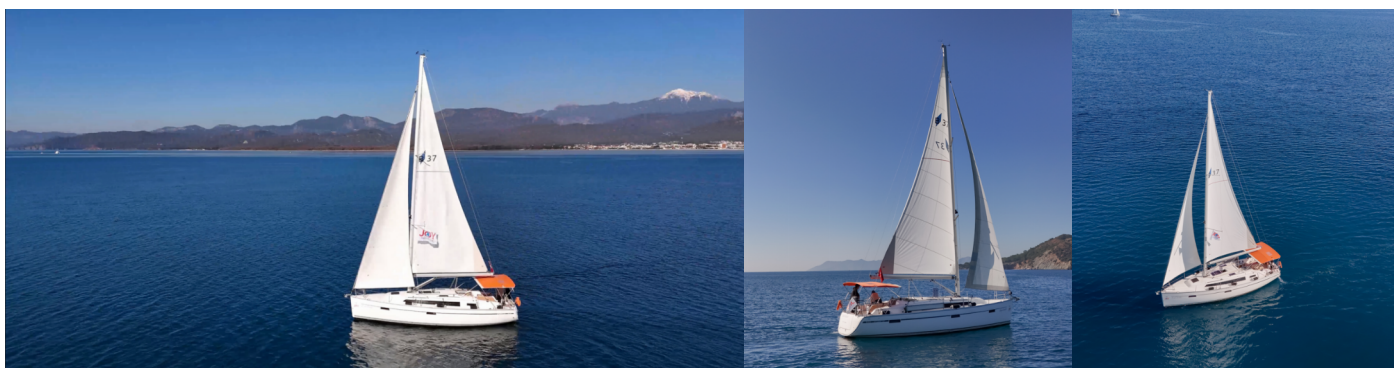

PRICE / WEEKS

07.11. - 14.11.2026

1.560 €

14.11. - 21.11.2026

1.560 €

21.11. - 28.11.2026

1.560 €

28.11. - 05.12.2026

1.300 €

05.12. - 12.12.2026

1.300 €

12.12. - 19.12.2026

1.300 €

19.12. - 26.12.2026

1.300 €

WEB

najachty.pl

PHONE

+48 882 071 532

E-MAIL

biuro@najachty.pl

NAJACHTY

ul. Pi. Świętej Małgorzaty 1-2/42B, 58-100, Świdnica, Poland