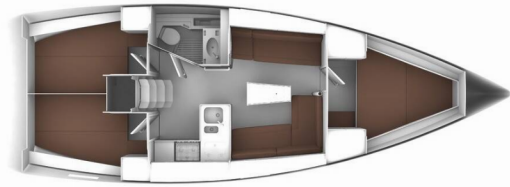

BAVARIA CRUISER 37

Roger Rabbit

The Sailing yacht Bavaria Cruiser 37 „Roger Rabbit“, built in 2016, is moored in Fethiye, Ece Saray Marina Resort, - Turkey. The yacht has 3 cabins, can accommodate 6 persons and has 1 toilets/showers.