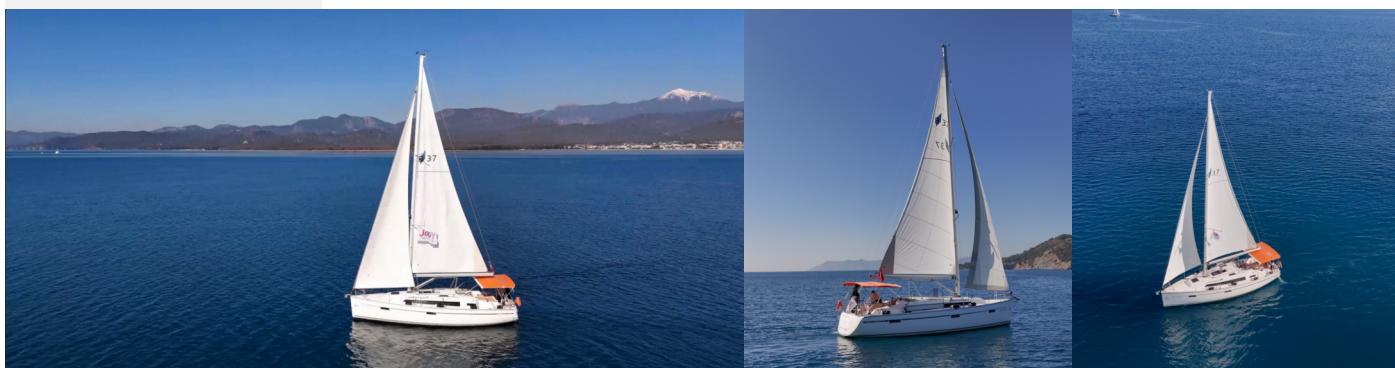

PRICE / WEEKS

16.05. - 23.05.2026 2.150 €	23.05. - 30.05.2026 2.150 €	30.05. - 06.06.2026 2.500 €	06.06. - 13.06.2026 2.500 €
13.06. - 20.06.2026 2.500 €	20.06. - 27.06.2026 Booked	27.06. - 04.07.2026 2.380 €	04.07. - 11.07.2026 2.380 €
11.07. - 18.07.2026 2.380 €	18.07. - 25.07.2026 2.380 €	25.07. - 01.08.2026 2.500 €	01.08. - 08.08.2026 2.500 €
08.08. - 15.08.2026 2.500 €	15.08. - 22.08.2026 2.500 €	22.08. - 29.08.2026 2.500 €	29.08. - 05.09.2026 2.640 €
05.09. - 12.09.2026 2.640 €	12.09. - 19.09.2026 2.640 €	19.09. - 26.09.2026 2.640 €	26.09. - 03.10.2026 2.640 €
03.10. - 10.10.2026 2.640 €	10.10. - 17.10.2026 2.380 €	17.10. - 24.10.2026 2.380 €	24.10. - 31.10.2026 2.380 €
31.10. - 07.11.2026 2.380 €	07.11. - 14.11.2026 1.560 €	14.11. - 21.11.2026 1.560 €	21.11. - 28.11.2026 1.560 €

WEB

najachty.pl

PHONE

+48 882 071 532

E-MAIL

biuro@najachty.pl

NAJACHTY

ul. Pi. Świętej Małgorzaty 1-2/42B, 58-100, Świdnica, Poland