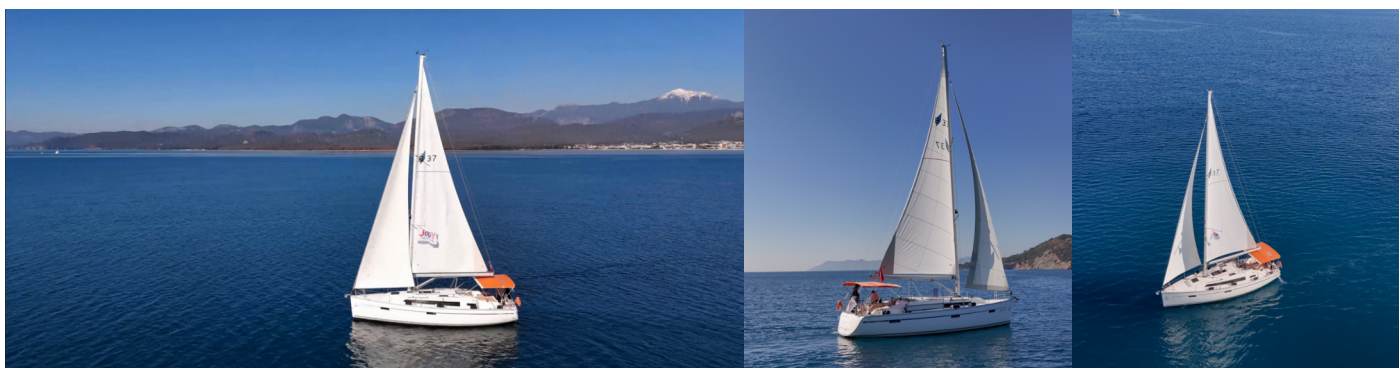

PRICE / WEEKS

05.12. - 12.12.2026

1.300 €

12.12. - 19.12.2026

1.300 €

19.12. - 26.12.2026

1.300 €

WEB

najachty.pl

PHONE

+48 882 071 532

E-MAIL

biuro@najachty.pl

NAJACHTY

ul. Pi. Świętej Małgorzaty 1-2/42B, 58-100, Świdnica, Poland