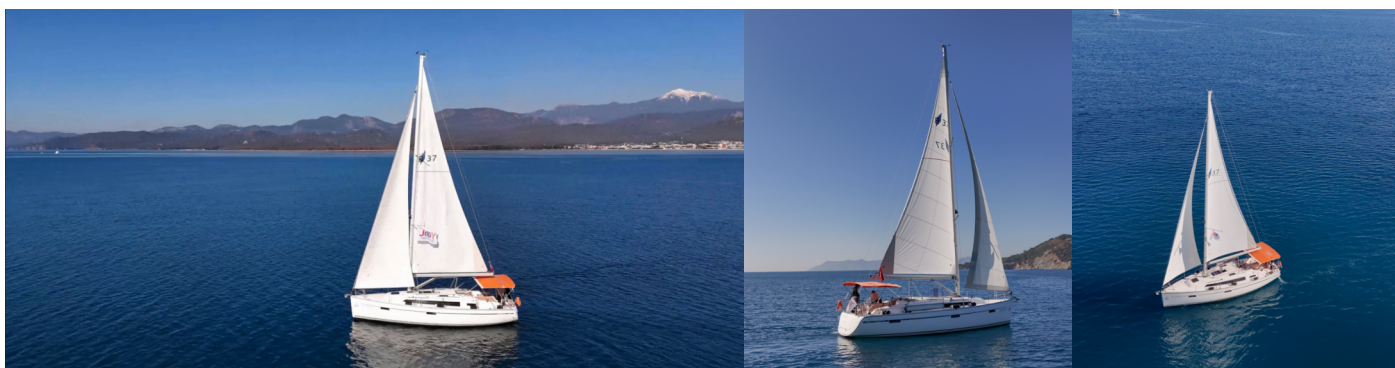

PRICE / WEEKS

25.04. - 02.05.2026 1.828 € ~~2.150 €~~	02.05. - 09.05.2026 2.150 €	09.05. - 16.05.2026 Booked	16.05. - 23.05.2026 2.150 €
23.05. - 30.05.2026 2.150 €	30.05. - 06.06.2026 2.500 €	06.06. - 13.06.2026 2.500 €	13.06. - 20.06.2026 2.500 €
20.06. - 27.06.2026 2.500 €	27.06. - 04.07.2026 2.380 €	04.07. - 11.07.2026 2.380 €	11.07. - 18.07.2026 2.380 €
18.07. - 25.07.2026 2.380 €	25.07. - 01.08.2026 2.500 €	01.08. - 08.08.2026 2.500 €	08.08. - 15.08.2026 2.500 €
15.08. - 22.08.2026 2.500 €	22.08. - 29.08.2026 2.500 €	29.08. - 05.09.2026 2.640 €	05.09. - 12.09.2026 2.640 €
12.09. - 19.09.2026 2.640 €	19.09. - 26.09.2026 2.640 €	26.09. - 03.10.2026 2.640 €	03.10. - 10.10.2026 2.640 €
10.10. - 17.10.2026 2.380 €	17.10. - 24.10.2026 2.380 €	24.10. - 31.10.2026 2.380 €	31.10. - 07.11.2026 2.380 €

WEB

najachty.pl

PHONE

+48 882 071 532

E-MAIL

biuro@najachty.pl

NAJACHTY

ul. Pi. Świętej Małgorzaty 1-2/42B, 58-100, Świdnica, Poland