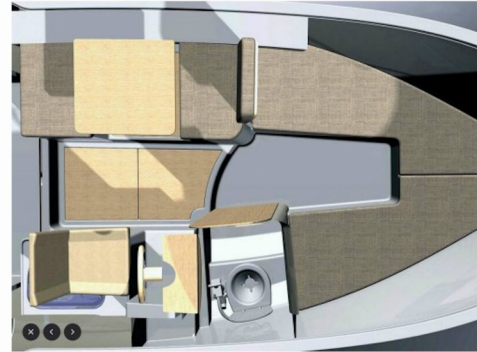

LEIDI 660

H4

The Motor yacht Leidi 660 „H4“, built in 2017, is moored in Marina Tehnomont Veruda, Pula, Pula - Croatia. The yacht has 1 cabins, can accommodate 2 + 1 persons and has 1 toilets/showers.

YACHT SPECIFICATIONS

Head/Shower

1

STANDARD YACHT EQUIPMENT

Comfort

Bedlinen and towels, Pillows

Deck

Anchor chain counter, Anchor with chain (Calibrated), Bathing platform, Bimini top, Cockpit/stern, outside shower, Electric anchor windlass