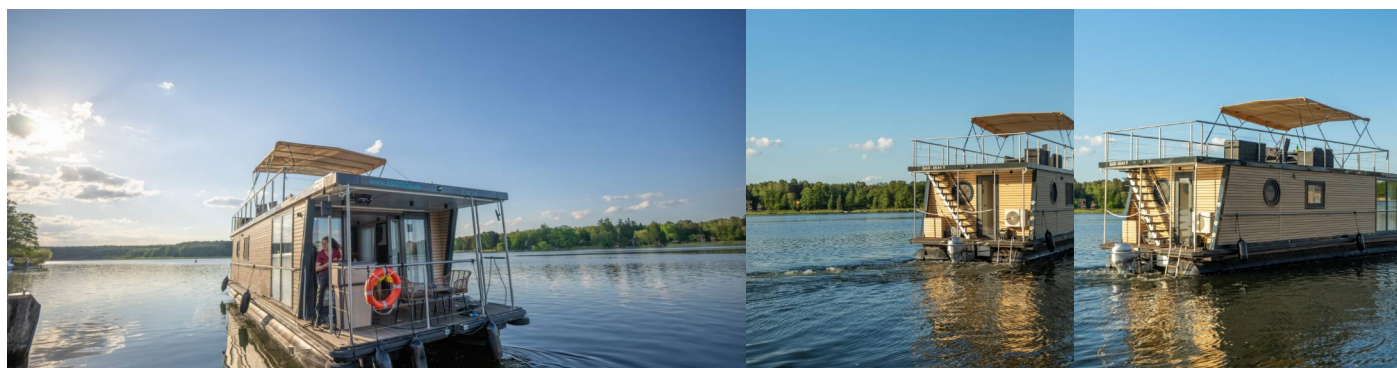

PRICE / WEEKS

15.05. - 16.05.2026 Booked	21.05. - 26.05.2026 Booked	27.05. - 03.06.2026 Booked	06.06. - 20.06.2026 Booked
20.06. - 27.06.2026 Booked	29.06. - 06.07.2026 Booked	06.07. - 18.07.2026 Booked	18.07. - 25.07.2026 Booked
25.07. - 01.08.2026 Booked	21.08. - 24.08.2026 Booked	02.09. - 09.09.2026 Booked	01.11. - 31.03.2027 Booked

WEB

najachty.pl

PHONE

+48 882 071 532

E-MAIL

biuro@najachty.pl

NAJACHTY

ul. Pi. Świętej Małgorzaty 1-2/42B, 58-100, Świdnica, Poland