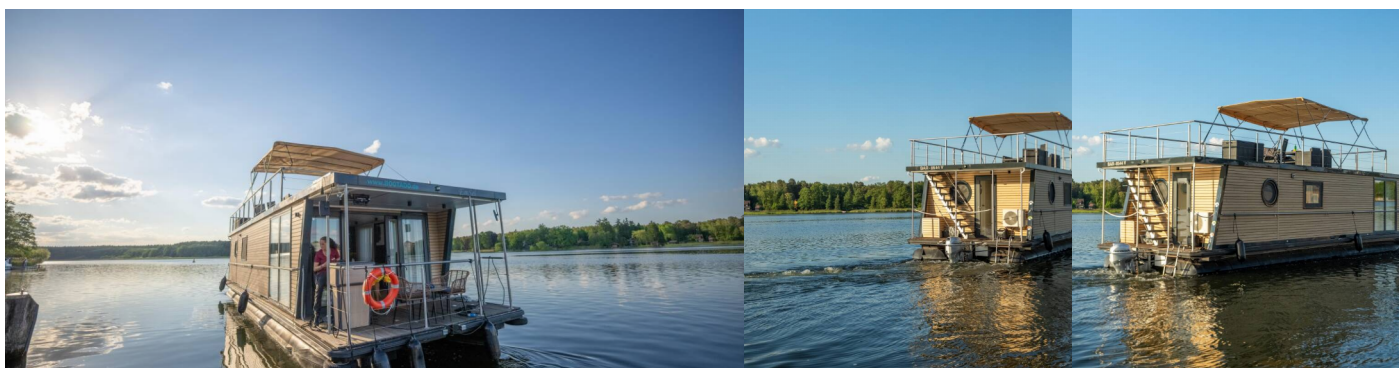

PRICE / WEEKS

21.05. - 26.05.2026

Booked

27.05. - 03.06.2026

Booked

06.06. - 20.06.2026

Booked

20.06. - 27.06.2026

Booked

29.06. - 06.07.2026

Booked

06.07. - 18.07.2026

Booked

18.07. - 25.07.2026

Booked

25.07. - 01.08.2026

Booked

21.08. - 24.08.2026

Booked

02.09. - 09.09.2026

Booked

WEB

najachty.pl

PHONE

+48 882 071 532

E-MAIL

biuro@najachty.pl

NAJACHTY

ul. Pi. Świętej Małgorzaty 1-2/42B, 58-100, Świdnica, Poland