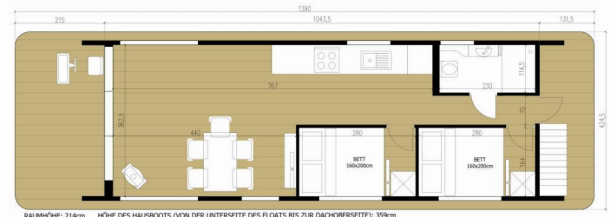

WOMA D13

front.CHARTERS_SINGLE_BOAT_DESC_TYPE_43242759

Emsel

YACHT SPECIFICATIONS

Charter Base

Röblinsee Marina, Germany

Yacht ID

7762

Brand

Woma

Name

Emsel

Production Year

2024

Length

13.70 m

Cabins

2

Berths

4 + 2

Head/Shower

1

STANDARD YACHT EQUIPMENT

Comfort

Sundeck chairs

Deck

Bathing platform, Bimini top, Deck brush, Deck lights, Outboard engine, Plastic bucket, Sun deck, Swimming ladder

Entertainment

TV (*SMART TV), Wi-Fi Internet

Galley

Bin bag, Broom and dustpan, Coffee machine, Dishtowel, Dishwasher, Freezer, Hot water, Kitchen towel, Kitchen utensils (Galley equipment, cutlery), Oven, Refrigerator, Stove, Toaster

Interior

Electric toilet, Fireplace, Inside shower, Soap, Toilet brush, Toilet paper

Navigation

Bow thruster, Stern thruster

Safety

Black Water Tank (450 L)

Yacht electrics

Air Conditioning, Heating, Solar panels