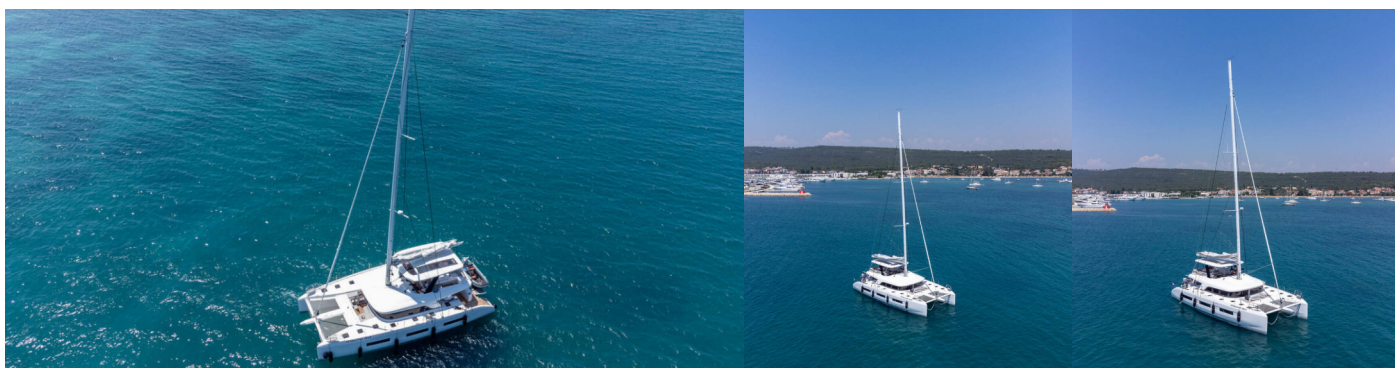

PRICE / WEEKS

25.04. - 02.05.2026 22.230 € ~~26.000 €~~	02.05. - 09.05.2026 22.230 € ~~26.000 €~~	09.05. - 16.05.2026 22.230 € ~~26.000 €~~	16.05. - 23.05.2026 23.940 € ~~28.000 €~~
23.05. - 30.05.2026 Booked	30.05. - 06.06.2026 Booked	06.06. - 13.06.2026 28.700 € ~~35.000 €~~	13.06. - 20.06.2026 30.750 € ~~41.000 €~~
20.06. - 27.06.2026 30.750 € ~~41.000 €~~	27.06. - 04.07.2026 36.750 € ~~49.000 €~~	04.07. - 11.07.2026 Booked	11.07. - 18.07.2026 Booked
18.07. - 25.07.2026 41.650 € ~~49.000 €~~	25.07. - 01.08.2026 On option	01.08. - 08.08.2026 Booked	08.08. - 15.08.2026 41.650 € ~~49.000 €~~
15.08. - 22.08.2026 36.750 € ~~49.000 €~~	22.08. - 29.08.2026 36.750 € ~~49.000 €~~	29.08. - 05.09.2026 34.850 € ~~41.000 €~~	05.09. - 12.09.2026 Booked
12.09. - 19.09.2026 29.750 € ~~35.000 €~~	19.09. - 26.09.2026 27.650 € ~~35.000 €~~	26.09. - 03.10.2026 22.100 € ~~26.000 €~~	03.10. - 10.10.2026 19.550 € ~~23.000 €~~
10.10. - 17.10.2026 19.550 € ~~23.000 €~~	17.10. - 24.10.2026 19.550 € ~~23.000 €~~	24.10. - 31.10.2026 19.550 € ~~23.000 €~~	31.10. - 07.11.2026 19.550 € ~~23.000 €~~

WEB

najachty.pl

PHONE

+48 882 071 532

E-MAIL

biuro@najachty.pl

NAJACHTY

ul. Pi. Świętej Małgorzaty 1-2/42B, 58-100, Świdnica, Poland