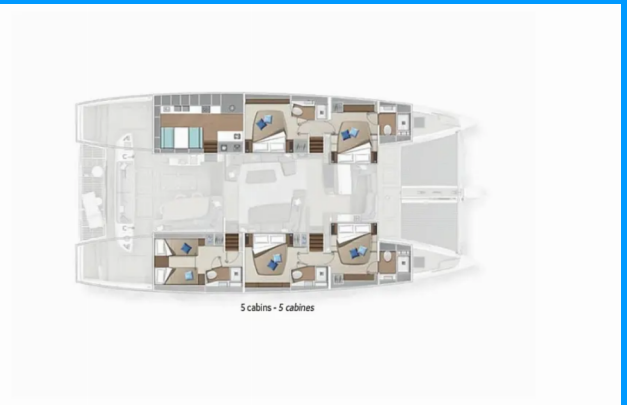

LAGOON SIXTY 5

Seaductive Orca

The Catamaran Lagoon Sixty 5 „Seaductive Orca“, built in 2024, is moored in Split Harbour, - Croatia. The yacht has 4 + 3 cabins, can accommodate 8 + 3 persons and has 4 + 1 toilets/showers.

YACHT SPECIFICATIONS

Charter Base

Split Harbour, Croatia

Yacht ID

7720

Brand

Lagoon-Bénéteau

Name

Seaductive Orca

Production Year

2024

Length

20.55 m

Cabins

4 + 3

Berths

Entertainment

Fusion radio (USB, Aux, Bluetooth), Outdoor speakers, Seabob, Stand up paddle (SUP), Wi-Fi Internet

Galley

Dishwasher (MIELE 12 sets 220V), Ice maker

Interior

Electric toilet, Washer/dryer (MIELE 5kg / 11lbs 220V)