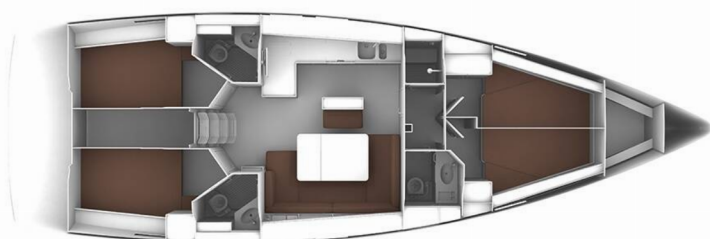

PRICE / WEEKS

05.12. - 12.12.2026 1.700 € ~~2.000 €~~	12.12. - 19.12.2026 1.700 € ~~2.000 €~~	19.12. - 26.12.2026 1.700 € ~~2.000 €~~	02.01. - 09.01.2027 1.700 € ~~2.000 €~~
09.01. - 16.01.2027 1.700 € ~~2.000 €~~	16.01. - 23.01.2027 1.700 € ~~2.000 €~~	23.01. - 30.01.2027 1.700 € ~~2.000 €~~	30.01. - 06.02.2027 1.700 € ~~2.000 €~~
06.02. - 13.02.2027 1.700 € ~~2.000 €~~	13.02. - 20.02.2027 1.700 € ~~2.000 €~~	20.02. - 27.02.2027 1.700 € ~~2.000 €~~	27.02. - 06.03.2027 1.700 € ~~2.000 €~~
06.03. - 13.03.2027 1.700 € ~~2.000 €~~	13.03. - 20.03.2027 1.700 € ~~2.000 €~~	20.03. - 27.03.2027 1.700 € ~~2.000 €~~	27.03. - 03.04.2027 1.700 € ~~2.000 €~~
03.04. - 10.04.2027 On option	10.04. - 17.04.2027 On option	17.04. - 24.04.2027 On option	24.04. - 01.05.2027 3.145 € ~~3.700 €~~
01.05. - 08.05.2027 3.145 € ~~3.700 €~~	08.05. - 15.05.2027 3.145 € ~~3.700 €~~	15.05. - 22.05.2027 3.145 € ~~3.700 €~~	22.05. - 29.05.2027 3.145 € ~~3.700 €~~
29.05. - 05.06.2027 3.315 € ~~3.900 €~~	05.06. - 12.06.2027 3.315 € ~~3.900 €~~	12.06. - 19.06.2027 3.315 € ~~3.900 €~~	19.06. - 26.06.2027 3.315 € ~~3.900 €~~

WEB

najachty.pl

PHONE

+48 882 071 532

E-MAIL

biuro@najachty.pl

NAJACHTY

ul. Pi. Świętej Małgorzaty 1-2/42B, 58-100, Świdnica, Poland