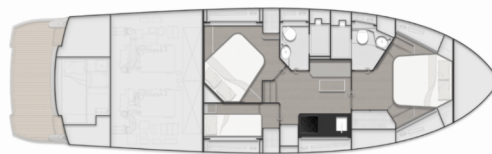

# RIZZARDI INFIVE

Magia

The Motor yacht Rizzardi INFive „Magia“, built in 2024, is moored in Naples, - Italy. The yacht has 2 cabins, can accommodate 4 persons and has 2 toilets/showers.

**Magia**

Production Year

**2024**

Length

**16.03 m**

Cabins

**2**

Berths