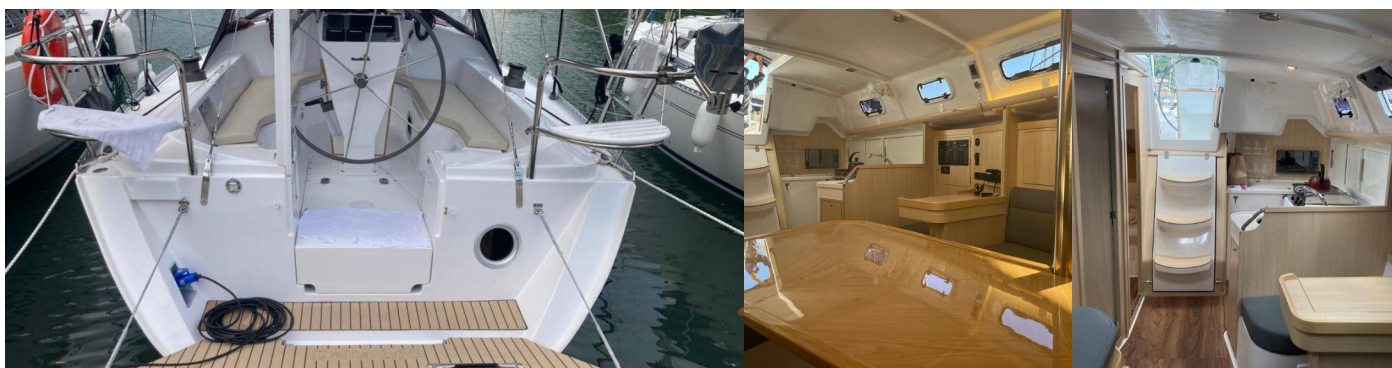

PRICE / WEEKS

16.05. - 23.05.2026 3.619 €	23.05. - 30.05.2026 Booked	30.05. - 06.06.2026 3.619 €	06.06. - 13.06.2026 3.619 €
13.06. - 20.06.2026 3.619 €	20.06. - 27.06.2026 3.619 €	02.07. - 02.07.2026 Booked	04.07. - 11.07.2026 3.619 €
11.07. - 18.07.2026 3.619 €	18.07. - 25.07.2026 3.619 €	25.07. - 01.08.2026 3.619 €	01.08. - 08.08.2026 Booked
08.08. - 15.08.2026 3.619 €	15.08. - 22.08.2026 3.619 €	22.08. - 29.08.2026 3.619 €	04.09. - 07.09.2026 Booked
12.09. - 19.09.2026 3.619 €	19.09. - 02.10.2026 Booked	02.10. - 08.10.2026 Booked	14.10. - 16.10.2026 Booked
17.10. - 24.10.2026 3.619 €	24.10. - 31.10.2026 3.619 €	31.10. - 07.11.2026 3.619 €	07.11. - 14.11.2026 3.619 €
17.11. - 22.11.2026 Booked	28.11. - 05.12.2026 3.619 €		

WEB

najachty.pl

PHONE

+48 882 071 532

E-MAIL

biuro@najachty.pl

NAJACHTY

ul. Pi. Świętej Małgorzaty 1-2/42B, 58-100, Świdnica, Poland