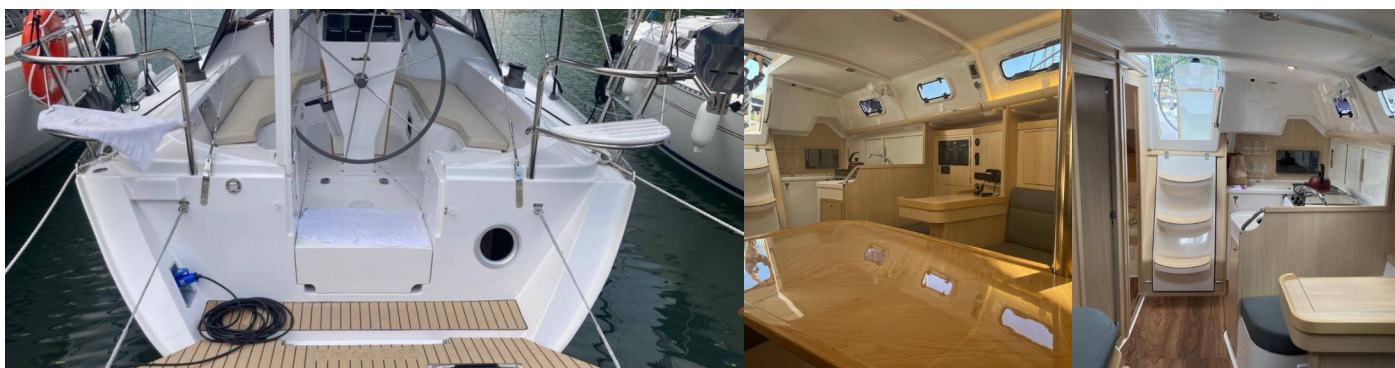

PRICE / WEEKS

05.12. - 12.12.2026

3.619 €

12.12. - 19.12.2026

3.619 €

19.12. - 26.12.2026

3.619 €

26.12. - 02.01.2027

3.980 €

WEB

najachty.pl

PHONE

+48 882 071 532

E-MAIL

biuro@najachty.pl

NAJACHTY

ul. Pi. Świętej Małgorzaty 1-2/42B, 58-100, Świdnica, Poland