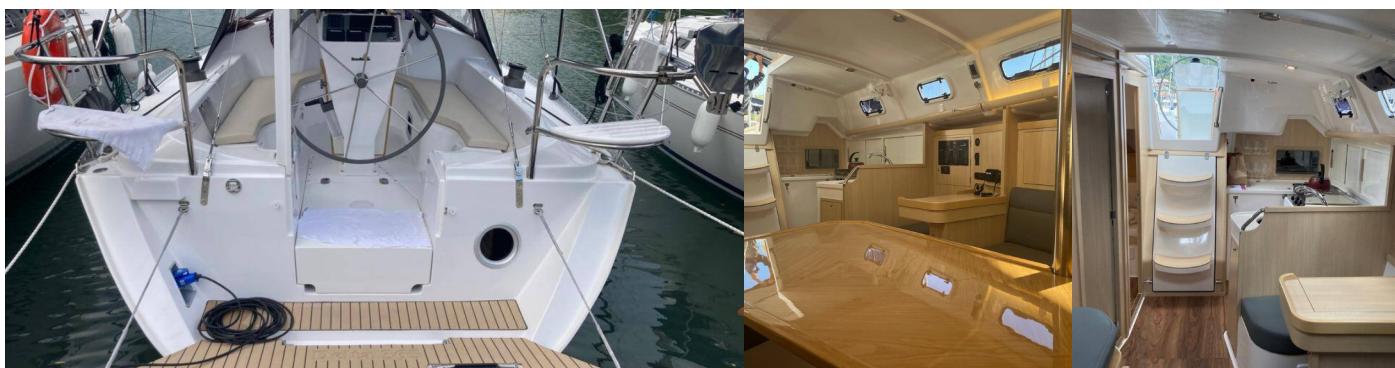

PRICE / WEEKS

07.11. - 14.11.2026

3.619 €

17.11. - 22.11.2026

Booked

28.11. - 05.12.2026

3.619 €

05.12. - 12.12.2026

3.619 €

12.12. - 19.12.2026

3.619 €

19.12. - 26.12.2026

3.619 €

WEB

najachty.pl

PHONE

+48 882 071 532

E-MAIL

biuro@najachty.pl

NAJACHTY

ul. Pi. Świętej Małgorzaty 1-2/42B, 58-100, Świdnica, Poland