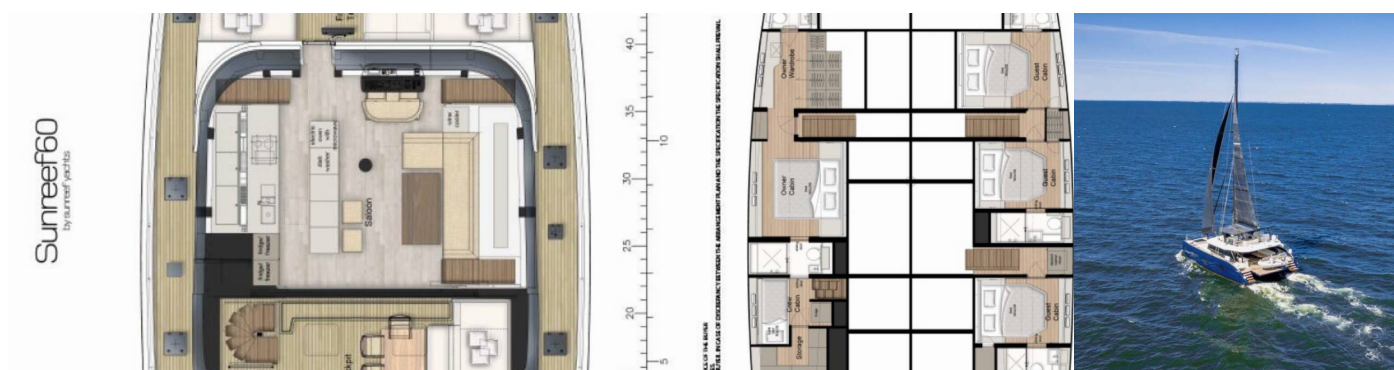

PRICE / WEEKS

07.11. - 14.11.2026

27.120 €

14.11. - 21.11.2026

27.120 €

21.11. - 28.11.2026

27.120 €

28.11. - 05.12.2026

27.120 €

05.12. - 12.12.2026

27.120 €

12.12. - 19.12.2026

27.120 €

19.12. - 26.12.2026

27.120 €

WEB

najachty.pl

PHONE

+48 882 071 532

E-MAIL

biuro@najachty.pl

NAJACHTY

ul. Pi. Świętej Małgorzaty 1-2/42B, 58-100, Świdnica, Poland