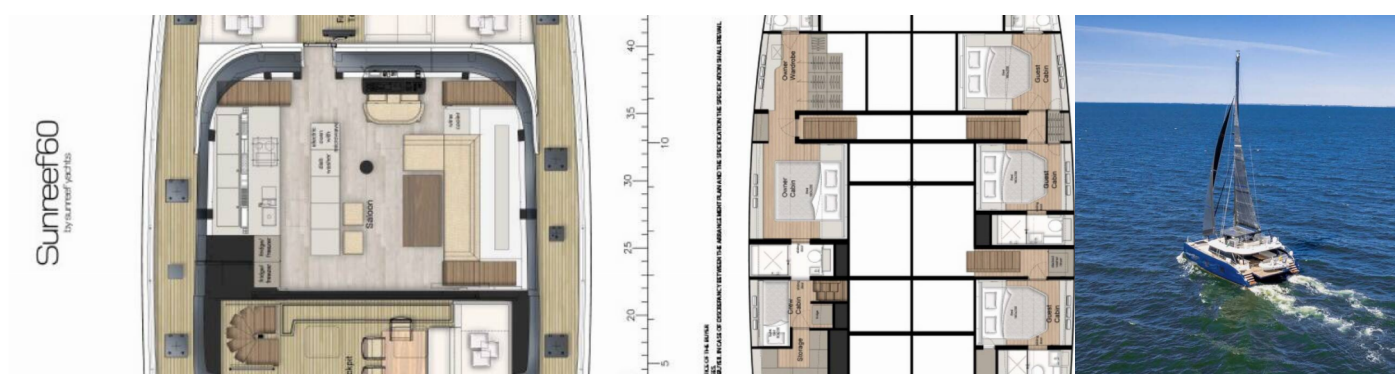

PRICE / WEEKS

25.04. - 02.05.2026 31.640 €	02.05. - 09.05.2026 26.894 € ~~31.640 €~~	09.05. - 16.05.2026 26.894 € ~~31.640 €~~	16.05. - 23.05.2026 31.640 €
23.05. - 13.06.2026 Booked	13.06. - 20.06.2026 44.353 €	21.06. - 28.06.2026 Booked	29.06. - 06.07.2026 Booked
06.07. - 07.07.2026 Booked	11.07. - 18.07.2026 On option	18.07. - 25.07.2026 On option	30.07. - 31.07.2026 Booked
01.08. - 02.08.2026 Booked	07.08. - 08.08.2026 Booked	08.08. - 15.08.2026 48.025 €	16.08. - 23.08.2026 Booked
30.08. - 31.08.2026 Booked	09.09. - 16.09.2026 Booked	16.09. - 17.09.2026 Booked	19.09. - 26.09.2026 48.025 €
26.09. - 03.10.2026 48.025 €	04.10. - 05.10.2026 Booked	10.10. - 17.10.2026 27.120 €	17.10. - 24.10.2026 27.120 €
24.10. - 31.10.2026 27.120 €	31.10. - 07.11.2026 27.120 €		

WEB
najachty.pl

PHONE
+48 882 071 532

E-MAIL
biuro@najachty.pl

NAJACHTY
ul. Pi. Świętej Małgorzaty 1-2/42B, 58-100, Świdnica, Poland