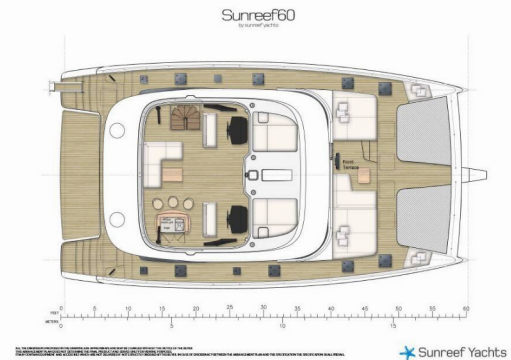

SUNREEF 60

Dessus

The Catamaran Sunreef 60 „Dessus“, built in 2022, is moored in Marina Kastela, Split - Croatia. The yacht has 4 + 2 cabins, can accommodate 8 persons and has 4 toilets/showers.

YACHT SPECIFICATIONS

Production Year

2022

Length

18.30 m

Cabins

4 + 2

Berths

8

Head/Shower

4

STANDARD YACHT EQUIPMENT

Comfort

Cockpit cushions

Deck

Bathing platform, Bimini top (Composite roof for stainless steel bimini), Cockpit fridge, Cockpit/stern, outside shower, Dinghy (ZAR ZF3 with Suzuki 100 hp outboard), Sprayhood, Sun awning (forward cockpit), Swimming ladder, Teak deck, Teak seats in cockpit, Thermal camera