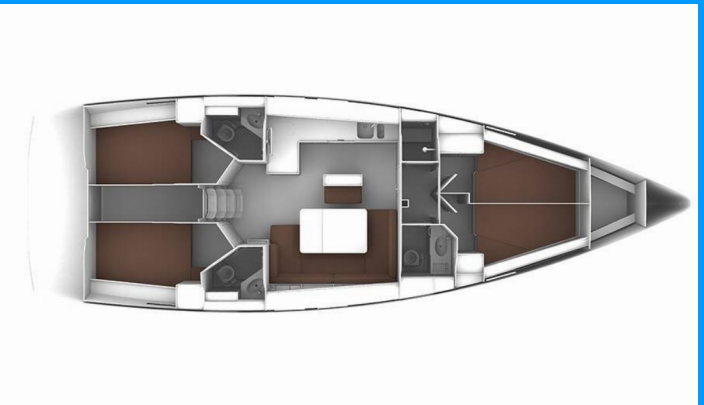

# BAVARIA CRUISER 46

MH 49

The Sailing yacht Bavaria Cruiser 46 „MH 49“, built in 2015, is moored in Marina Hramina, Murter, - Croatia. The yacht has 4 cabins, can accommodate 8 + 1 persons and has 3 toilets/showers.