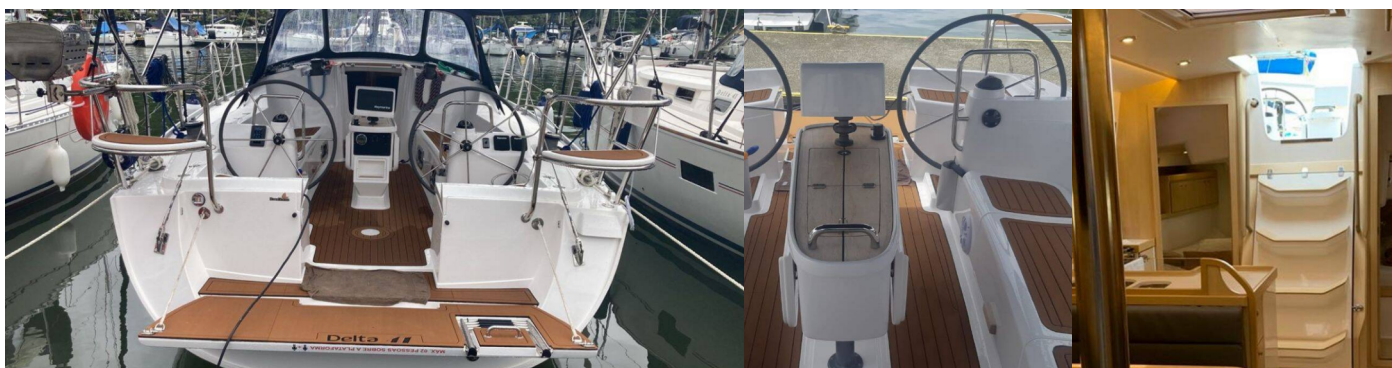

PRICE / WEEKS

25.04. - 02.05.2026 4.928 €	02.05. - 09.05.2026 Booked	09.05. - 16.05.2026 4.928 €	16.05. - 23.05.2026 4.928 €
23.05. - 30.05.2026 4.928 €	30.05. - 06.06.2026 4.928 €	06.06. - 13.06.2026 4.928 €	13.06. - 20.06.2026 4.928 €
20.06. - 27.06.2026 4.928 €	27.06. - 04.07.2026 4.928 €	04.07. - 11.07.2026 4.928 €	11.07. - 18.07.2026 4.928 €
18.07. - 25.07.2026 4.928 €	25.07. - 01.08.2026 4.928 €	01.08. - 08.08.2026 4.928 €	08.08. - 15.08.2026 4.928 €
15.08. - 22.08.2026 4.928 €	22.08. - 29.08.2026 4.928 €	29.08. - 05.09.2026 4.928 €	05.09. - 12.09.2026 4.928 €
12.09. - 19.09.2026 4.928 €	19.09. - 26.09.2026 4.928 €	26.09. - 03.10.2026 4.928 €	03.10. - 10.10.2026 4.928 €
10.10. - 17.10.2026 4.928 €	17.10. - 24.10.2026 4.928 €	24.10. - 31.10.2026 4.928 €	31.10. - 07.11.2026 4.928 €

WEB

najachty.pl

PHONE

+48 882 071 532

E-MAIL

biuro@najachty.pl

NAJACHTY

ul. Pi. Świętej Małgorzaty 1-2/42B, 58-100, Świdnica, Poland