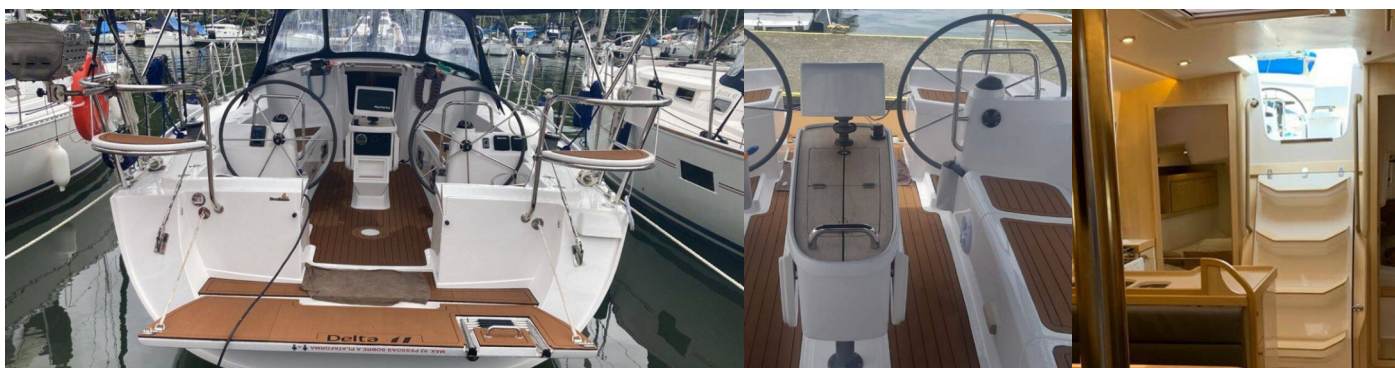

PRICE / WEEKS

07.11. - 14.11.2026

4.928 €

14.11. - 21.11.2026

4.928 €

21.11. - 28.11.2026

4.928 €

28.11. - 05.12.2026

4.928 €

05.12. - 12.12.2026

4.928 €

12.12. - 19.12.2026

4.928 €

19.12. - 26.12.2026

4.928 €

WEB

najachty.pl

PHONE

+48 882 071 532

E-MAIL

biuro@najachty.pl

NAJACHTY

ul. Pi. Świętej Małgorzaty 1-2/42B, 58-100, Świdnica, Poland