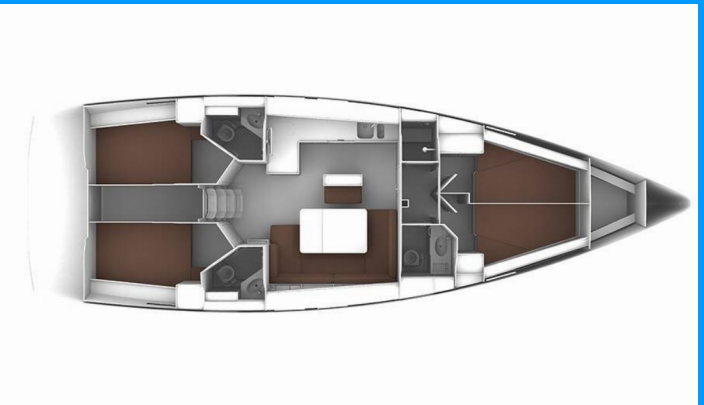

BAVARIA CRUISER 46

MH 48

The Sailing yacht Bavaria Cruiser 46 „MH 48“, built in 2015, is moored in Marina Hramina, Murter, - Croatia. The yacht has 4 cabins, can accommodate 8 + 1 persons and has 3 toilets/showers.

Deck

Anchor with chain, Bathing platform, Bilge pump - Mechanic, Bimini top, Boat hook, Bosun's chair (Safe seat) (boatswain's chair), Cockpit table, Cockpit/stern, outside shower, Deck brush, Dinghy, Electric anchor windlass, Fenders, Fuel funnel, Gangway, Impeller, Jerry cans for diesel, Main Deck Compass, Mooring ropes, Plastic bucket, Reserve motor oil, Sprayhood, Swimming ladder, Teak cockpit, Water hose, Winch handles