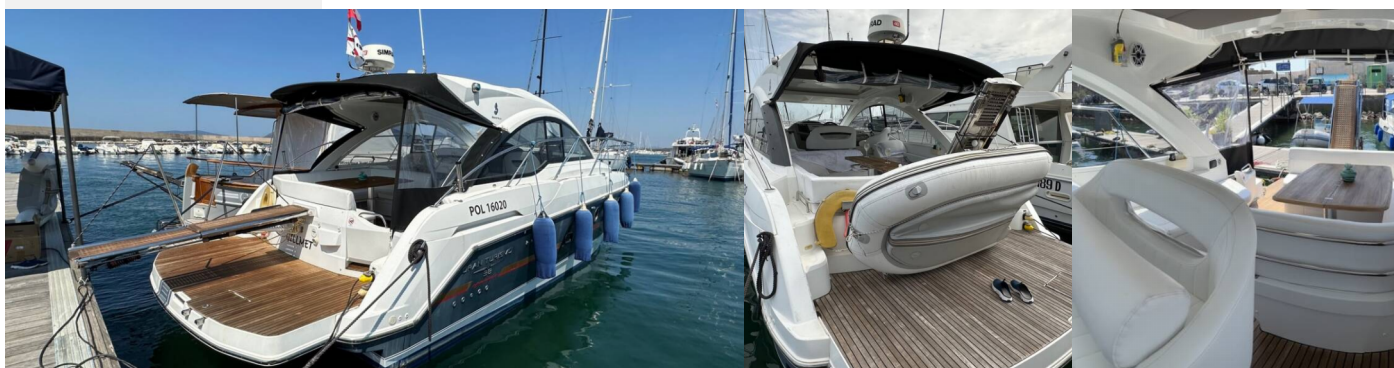

PRICE / WEEKS

07.06. - 14.06.2025 8.900 €	14.06. - 21.06.2025 8.900 €	21.06. - 28.06.2025 8.900 €	28.06. - 05.07.2025 8.900 €
05.07. - 12.07.2025 8.900 €	12.07. - 19.07.2025 8.900 €	19.07. - 26.07.2025 8.900 €	26.07. - 02.08.2025 8.900 €
02.08. - 09.08.2025 8.900 €	09.08. - 16.08.2025 8.900 €	16.08. - 23.08.2025 8.900 €	23.08. - 30.08.2025 8.900 €
30.08. - 06.09.2025 8.900 €	06.09. - 13.09.2025 8.900 €	13.09. - 20.09.2025 6.900 €	20.09. - 27.09.2025 6.900 €
27.09. - 04.10.2025 6.900 €	04.10. - 11.10.2025 6.900 €	11.10. - 18.10.2025 6.900 €	18.10. - 25.10.2025 6.900 €
25.10. - 01.11.2025 6.900 €	01.11. - 08.11.2025 6.900 €	08.11. - 15.11.2025 6.900 €	15.11. - 22.11.2025 6.900 €
22.11. - 29.11.2025 6.900 €	29.11. - 06.12.2025 6.900 €	06.12. - 13.12.2025 6.900 €	13.12. - 20.12.2025 6.900 €

WEB

najachty.pl

PHONE

+48 882 071 532

E-MAIL

biuro@najachty.pl

NAJACHTY

ul. Pi. Świętej Małgorzaty 1-2/42B, 58-100, Świdnica, Poland