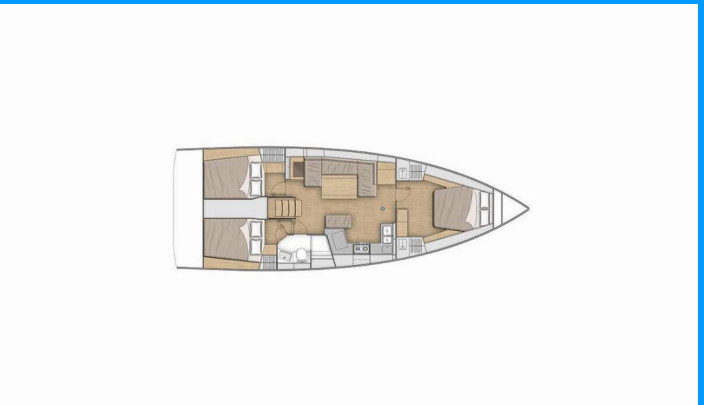

# OCEANIS 40.1

Eleftheria

The Sailing yacht Oceanis 40.1 „Eleftheria“, built in 2024, is moored in Rhodes, Mandraki Port, - Greece. The yacht has 3 cabins, can accommodate 6 + 2 persons and has 2 toilets/showers.

**Eleftheria**

Production Year

**2024**

Length

**12.87 m**

Cabins

**3**

Berths