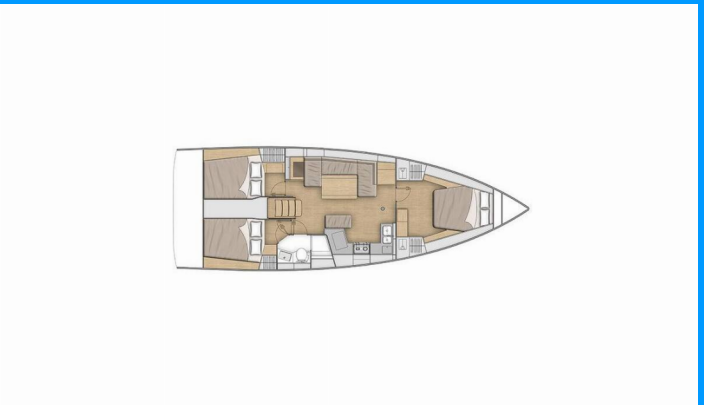

OCEANIS 40.1

Eleftheria

The Sailing yacht Oceanis 40.1 „Eleftheria“, built in 2024, is moored in Rhodes, Mandraki Port, - Greece. The yacht has 3 cabins, can accommodate 6 + 2 persons and has 2 toilets/showers.

YACHT SPECIFICATIONS

Charter Base

Rhodes, Mandraki Port, Greece

Yacht ID

7598

Brand

Bénéteau

Name

Eleftheria

Production Year

2024

Length

12.87 m

Cabins

3

Berths