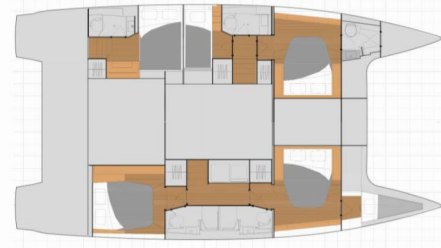

FONTAINE PAJOT TANNA 47

Smart Way

The Catamaran Fontaine Pajot Tanna 47 „Smart Way“, built in 2024, is moored in Marmaris Adakoy Marina, - Turkey. The yacht has 5 + 1 cabins, can accomodate 10 + 1 persons and has 6 toilets/showers.

YACHT SPECIFICATIONS

Charter Base

Marmaris Adakoy Marina, Turkey

Yacht ID

7574

Brand

Fontaine Pajot

Name

Smart Way

Production Year

2024

Length

13.94 m

Cabins

5 + 1

Berths

10 + 1

Head/Shower

6

STANDARD YACHT EQUIPMENT

Comfort

Bedlinen and towels

Deck

Dinghy (RIB 3.4 m)

Entertainment

Bose Sound System (with subwoofer in the cabin)

Galley

Coffee machine, Kitchen utensils (Galley equipment, cutlery), Microwave (220V oven)

Interior

Convertible table in salon

Navigation

GPS chart plotter - cockpit (GARMIN 8412)

Yacht electrics

Air Conditioning (in every cabin and saloon), Generator (12 kW), Inverter (2000w), Watermaker - desalinator (12V, 60 l/h)