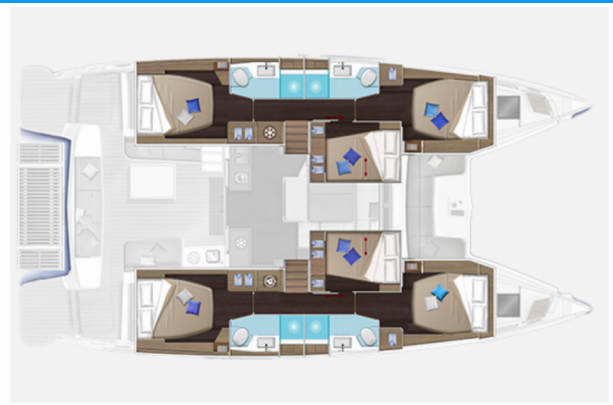

# LAGOON 51

Babalu

The Catamaran Lagoon 51 „Babalu“, built in 2024, is moored in Athens, Alimos marina, - Greece. The yacht has 5 cabins, can accomodate 10 persons and has 4 toilets/showers.

**Babalu**

Production Year

**2024**

Length

**15.35 m**

Cabins

**5**

Berths