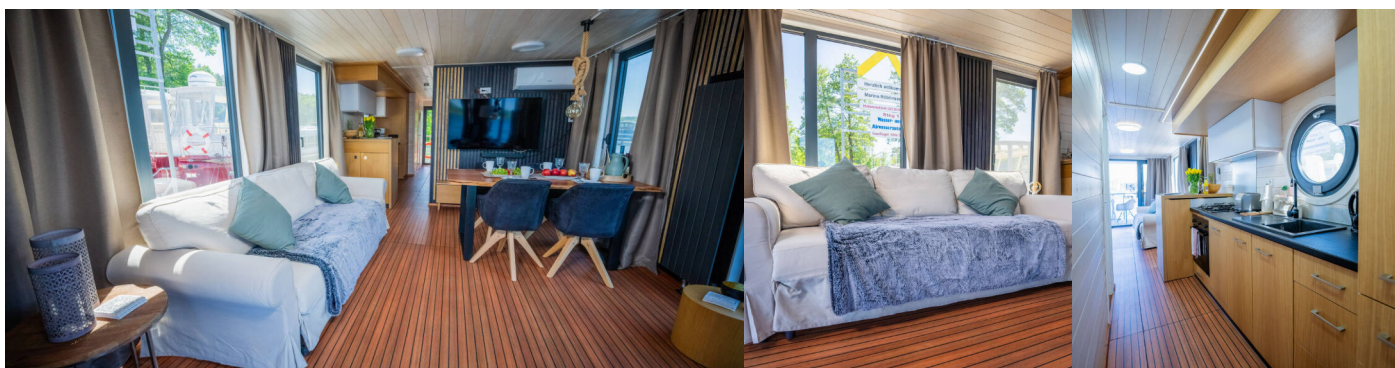

PRICE / WEEKS

08.05. - 11.05.2026 Booked	15.05. - 18.05.2026 Booked	23.05. - 26.05.2026 Booked	29.05. - 01.06.2026 Booked
03.06. - 08.06.2026 Booked	12.06. - 16.06.2026 Booked	19.06. - 23.06.2026 Booked	27.06. - 04.07.2026 On option
04.07. - 11.07.2026 3.069 €	11.07. - 18.07.2026 3.069 €	18.07. - 23.07.2026 Booked	25.07. - 01.08.2026 On option
01.08. - 08.08.2026 Booked	08.08. - 15.08.2026 3.289 €	15.08. - 26.08.2026 Booked	29.08. - 05.09.2026 2.849 €

WEB

najachty.pl

PHONE

+48 882 071 532

E-MAIL

biuro@najachty.pl

NAJACHTY

ul. Pi. Świętej Małgorzaty 1-2/42B, 58-100, Świdnica, Poland