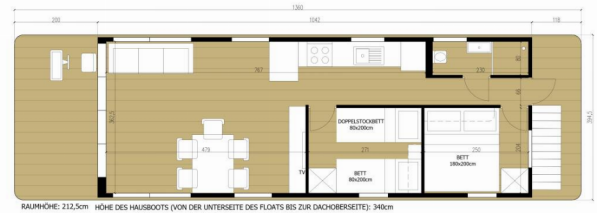

WOMA D13

front.CHARTERS_SINGLE_BOAT_DESC_TYPE_43242759

Roma

YACHT SPECIFICATIONS

Charter Base

Röblinsee Marina, Germany

Yacht ID

7563

Brand

Woma

Name

Roma

Production Year

2023

Length

13.70 m

Cabins

2

Berths

7

Head/Shower

1

STANDARD YACHT EQUIPMENT

Comfort

Sundeck chairs

Deck

Bathing platform, Bimini top, Deck brush, Deck lights, Outboard engine, Plastic bucket, Sun deck, Swimming ladder

Entertainment

TV (*SMART TV), Wi-Fi Internet

Galley

Bin bag, Broom and dustpan, Coffee machine, Dishtowel, Dishwasher, Freezer, Hot water, Kitchen towel, Kitchen utensils (Galley equipment, cutlery), Oven, Refrigerator, Stove, Toaster

Interior

Electric toilet, Fireplace, Inside shower, Soap, Toilet brush, Toilet paper

Navigation

Bow thruster, Stern thruster

Safety

Black Water Tank (450 L)

Yacht electrics

Air Conditioning, Heating, Solar panels