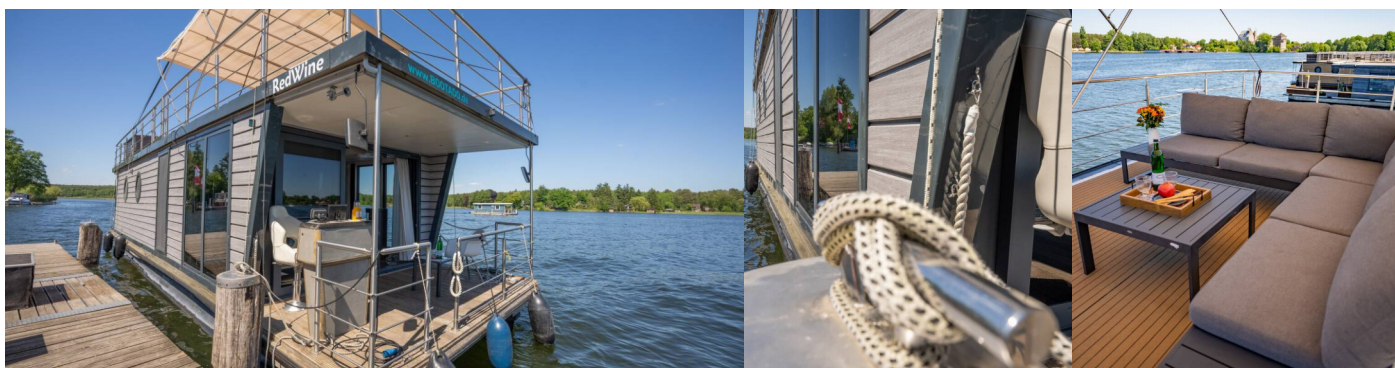

PRICE / WEEKS

01.05. - 04.05.2026

Booked

13.05. - 16.05.2026

Booked

18.05. - 23.05.2026

Booked

23.05. - 02.06.2026

Booked

04.06. - 08.06.2026

Booked

08.06. - 15.06.2026

Booked

19.06. - 26.06.2026

Booked

26.06. - 02.07.2026

Booked

08.07. - 13.07.2026

Booked

18.07. - 25.07.2026

Booked

27.07. - 03.08.2026

Booked

15.08. - 22.08.2026

Booked

02.09. - 05.09.2026

Booked

WEB

najachty.pl

PHONE

+48 882 071 532

E-MAIL

biuro@najachty.pl

NAJACHTY

ul. Pi. Świętej Małgorzaty 1-2/42B, 58-100, Świdnica, Poland