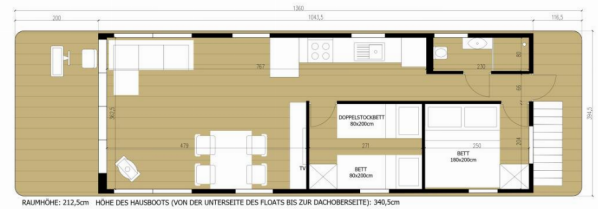

WOMA D13

front.CHARTERS_SINGLE_BOAT_DESC_TYPE_43242759

RedWine

YACHT SPECIFICATIONS

Charter Base

Röblinsee Marina, Germany

Yacht ID

7558

Brand

Woma

Name

RedWine

Production Year

2022

Length

13.70 m

Cabins

2

Berths

7

Head/Shower

1

STANDARD YACHT EQUIPMENT

Comfort

Sundeck chairs

Deck

Bathing platform, Bimini top, Deck brush, Deck lights, Outboard engine, Plastic bucket, Sun deck, Swimming ladder

Entertainment

TV (*SMART TV), Wi-Fi Internet

Galley

Bin bag, Broom and dustpan, Coffee machine, Dishtowel, Dishwasher, Freezer, Hot water, Kitchen towel, Kitchen utensils (Galley equipment, cutlery), Oven, Refrigerator, Stove, Toaster

Interior

Electric toilet, Fireplace, Inside shower, Soap, Toilet brush, Toilet paper

Navigation

Bow thruster, Stern thruster

Safety

Black Water Tank (450 L)

Yacht electrics

Air Conditioning, Heating