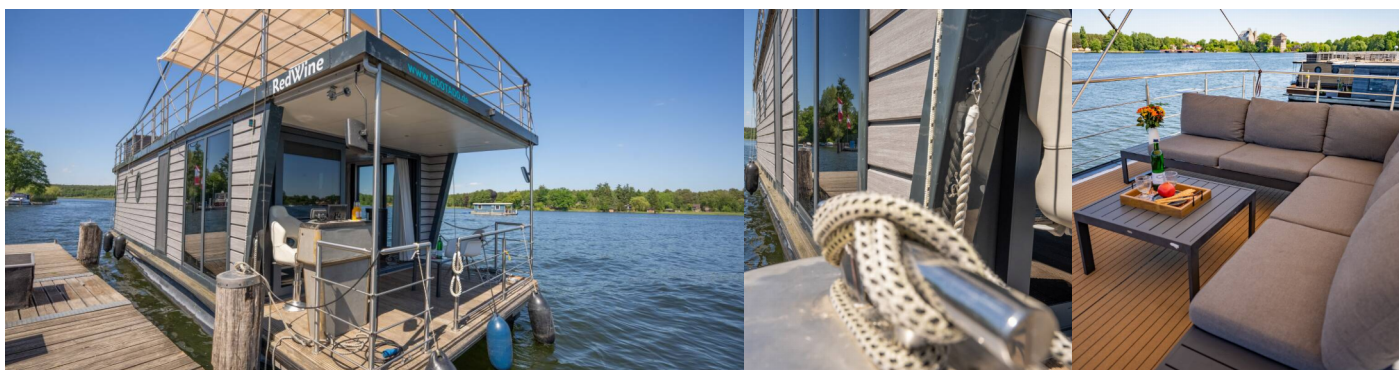

PRICE / WEEKS

18.05. - 23.05.2026

Booked

23.05. - 02.06.2026

Booked

04.06. - 08.06.2026

Booked

08.06. - 15.06.2026

Booked

19.06. - 26.06.2026

Booked

26.06. - 02.07.2026

Booked

08.07. - 13.07.2026

Booked

18.07. - 25.07.2026

Booked

27.07. - 03.08.2026

Booked

15.08. - 22.08.2026

Booked

02.09. - 05.09.2026

Booked

01.11. - 31.03.2027

Booked

WEB

najachty.pl

PHONE

+48 882 071 532

E-MAIL

biuro@najachty.pl

NAJACHTY

ul. Pi. Świętej Małgorzaty 1-2/42B, 58-100, Świdnica, Poland