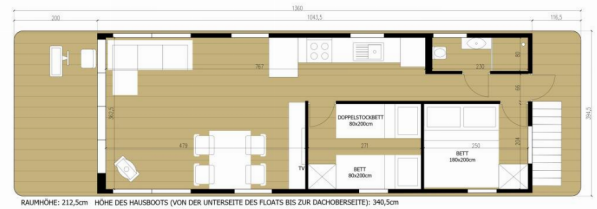

WOMA D13

front.CHARTERS_SINGLE_BOAT_DESC_TYPE_43242759

RedWine

YACHT SPECIFICATIONS

Charter Base

Röblinsee Marina, Germany

Yacht ID

7558

Brand

Woma

Name

RedWine

Production Year

2022

Length

13.70 m

Cabins

2

Berths

7

Head/Shower

1

STANDARD YACHT EQUIPMENT

Comfort

Sundeck chairs

Deck

Bathing platform, Bimini top, Deck brush, Deck lights, Outboard engine, Plastic bucket, Sun deck, Swimming ladder

Entertainment

TV (*SMART TV), Wi-Fi Internet

Galley

Bin bag, Broom and dustpan, Coffee machine, Dishtowel, Dishwasher, Freezer, Hot water, Kitchen towel, Kitchen utensils (Galley equipment, cutlery), Oven, Refrigerator, Stove, Toaster

Interior

Electric toilet, Fireplace, Inside shower, Soap, Toilet brush, Toilet paper

Navigation

Bow thruster, Stern thruster

Safety

Black Water Tank (450 L)

Yacht electrics

Air Conditioning, Heating