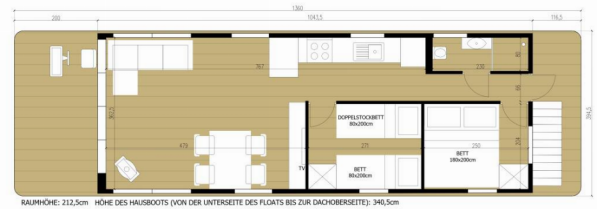

WOMA D13

front.CHARTERS_SINGLE_BOAT_DESC_TYPE_43242759

Juno

YACHT SPECIFICATIONS

Charter Base

Röblinsee Marina, Germany

Yacht ID

7557

Brand

Woma

Name

Juno

Production Year

2022

Length

13.70 m

Cabins

2

Berths

7

Head/Shower

1

STANDARD YACHT EQUIPMENT

Comfort

Sundeck chairs

Deck

Bathing platform, Bimini top, Deck brush, Deck lights, Outboard engine, Plastic bucket, Sun deck, Swimming ladder

Entertainment

TV (*SMART TV), Wi-Fi Internet

Galley

Bin bag, Broom and dustpan, Coffee machine, Dishtowel, Dishwasher, Freezer, Hot water, Kitchen towel, Kitchen utensils (Galley equipment, cutlery), Oven, Refrigerator, Stove, Toaster

Interior

Electric toilet, Fireplace, Inside shower, Soap, Toilet brush, Toilet paper

Navigation

Bow thruster, Stern thruster

Safety

Black Water Tank (450 L)

Yacht electrics

Air Conditioning, Heating