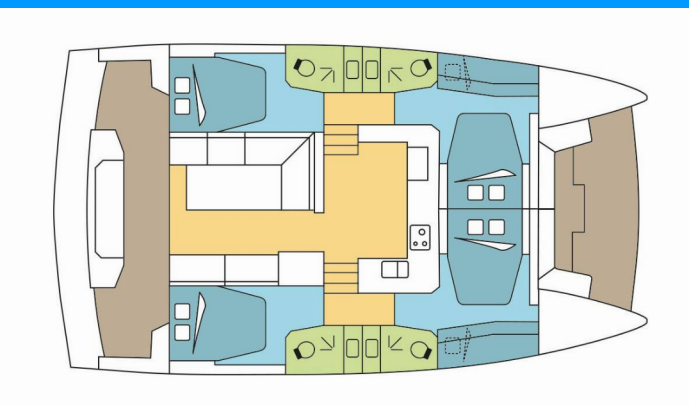

BALI CATSPACE

PERLE BLANCHE

The Catamaran Bali Catspace „PERLE BLANCHE “, built in 2024, is moored in Dubrovnik, Komolac, ACI Marina Dubrovnik, - Croatia. The yacht has 4 cabins, can accomodate 8 + 2 persons and has 4 toilets/showers.

Name

PERLE BLANCHE

Production Year

2024

Length

12.31m

Cabins

4

Forward cockpit cushions (seats), Helmsman seat cushions (seat and backrest), Mosquito nets

Deck

Bimini top, Cockpit table (removable), Cockpit/stern, outside shower (with hot/cold water), Davit, Dinghy, Electric anchor windlass (1000W), Fly sunbathing area (sunbathing cushions with backrests), Flybridge (cushions (seats & backrests)), Forward cockpit, Outboard engine, Seats for aft bench (aft bench cushions (seats and backrests)), Swimming ladder (with large handles and teak steps)