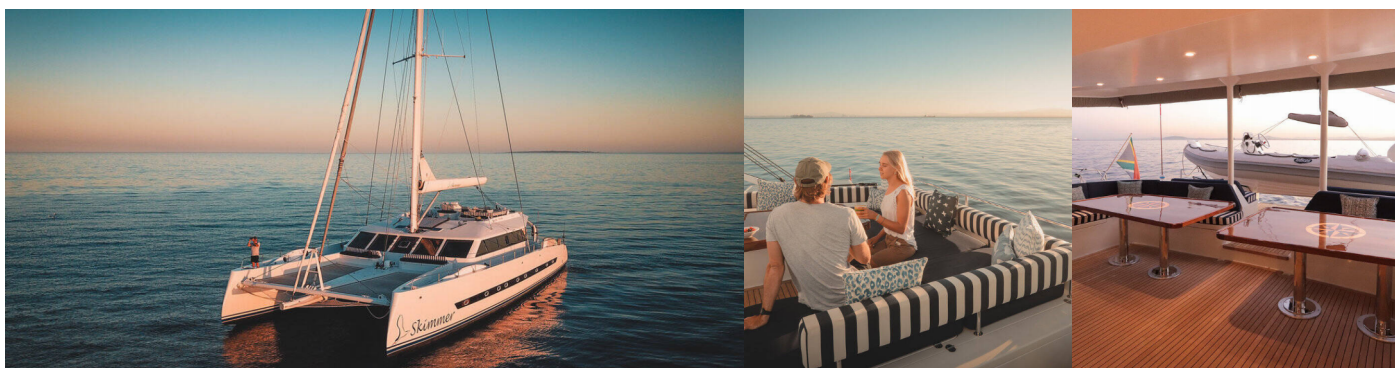

PRICE / WEEKS

24.04. - 24.04.2026 Booked	25.04. - 02.05.2026 54.880 €	02.05. - 09.05.2026 54.880 €	09.05. - 16.05.2026 54.880 €
16.05. - 23.05.2026 54.880 €	23.05. - 30.05.2026 54.880 €	30.05. - 06.06.2026 59.680 €	13.06. - 20.06.2026 61.600 €
20.06. - 27.06.2026 Booked	27.06. - 04.07.2026 66.400 €	06.07. - 12.07.2026 Booked	18.07. - 25.07.2026 72.800 €
25.07. - 01.08.2026 72.800 €	02.08. - 09.08.2026 Booked	15.08. - 22.08.2026 On option	22.08. - 29.08.2026 72.800 €
29.08. - 05.09.2026 66.400 €	05.09. - 12.09.2026 61.600 €	12.09. - 19.09.2026 61.600 €	19.09. - 26.09.2026 61.600 €
26.09. - 03.10.2026 59.680 €	03.10. - 10.10.2026 54.880 €	10.10. - 17.10.2026 54.880 €	17.10. - 24.10.2026 54.880 €
24.10. - 31.10.2026 54.880 €	31.10. - 07.11.2026 54.880 €		

WEB

najachty.pl

PHONE

+48 882 071 532

E-MAIL

biuro@najachty.pl

NAJACHTY

ul. Pi. Świętej Małgorzaty 1-2/42B, 58-100, Świdnica, Poland