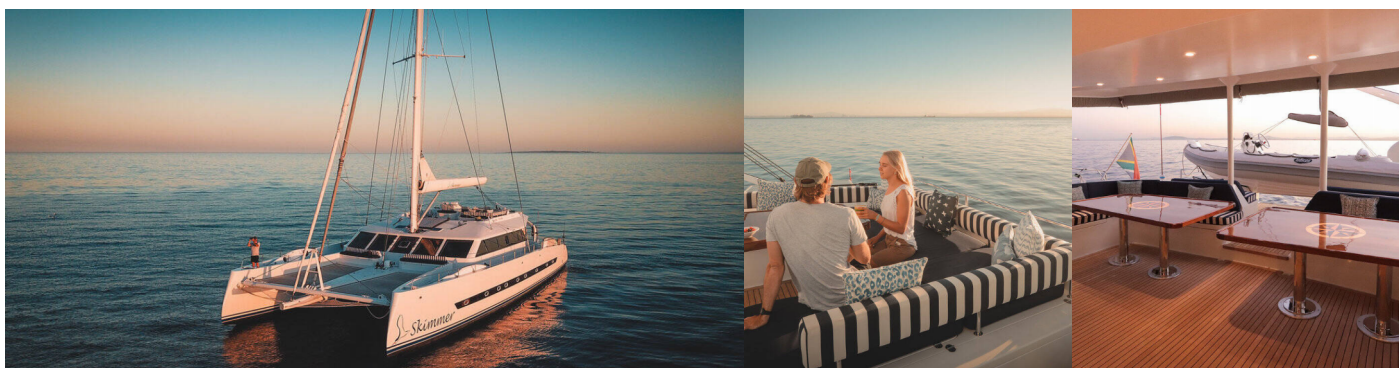

PRICE / WEEKS

07.11. - 14.11.2026

54.880 €

14.11. - 21.11.2026

54.880 €

21.11. - 28.11.2026

54.880 €

WEB

najachty.pl

PHONE

+48 882 071 532

E-MAIL

biuro@najachty.pl

NAJACHTY

ul. Pi. Świętej Małgorzaty 1-2/42B, 58-100, Świdnica, Poland