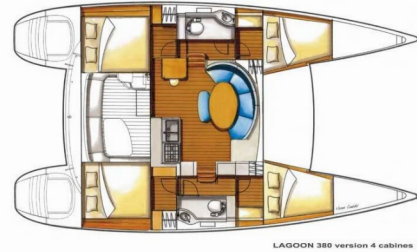

LAGOON 380 S2

Blue Elli

The Catamaran Lagoon 380 S2 „blue elli“, built in 2008, is moored in Corfu, Gouvia Marina, Korfu - Greece. The yacht has 4 cabins, can accomodate 8 persons and has 2 toilets/showers.

8

Head/Shower

2

STANDARD YACHT EQUIPMENT

Comfort

Cockpit cushions

Deck

Bimini top, Bosun's chair (Safe seat) (boatswain's chair), Cockpit table, Electric anchor windlass, Gangway, Main Deck Compass, Ropes, Sprayhood, Water hose