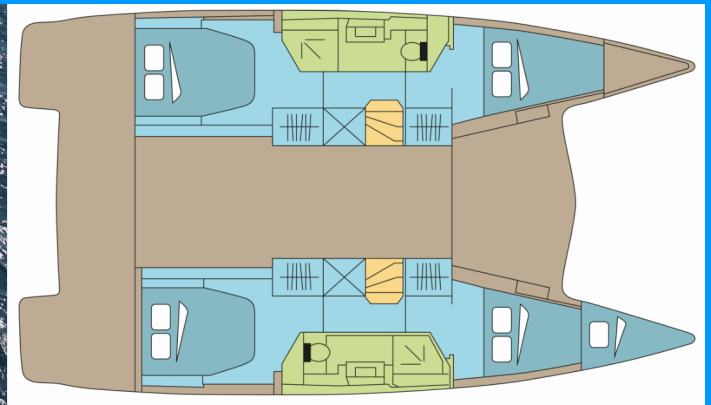

# FONTAINE PAJOT ISLA 40

CALICO

The Catamaran Fountaine Pajot Isla 40 „CALICO“, built in 2025, is moored in BVI, Hodge's Creek Marina, - British Virgin Islands. The yacht has 4 + 1 cabins, can accommodate 8 + 2 + 1 persons and has 2 toilets/showers.

**CALICO**

Production Year

**2025**

Length

**11.93 m**

Cabins

**4 + 1**

Berths