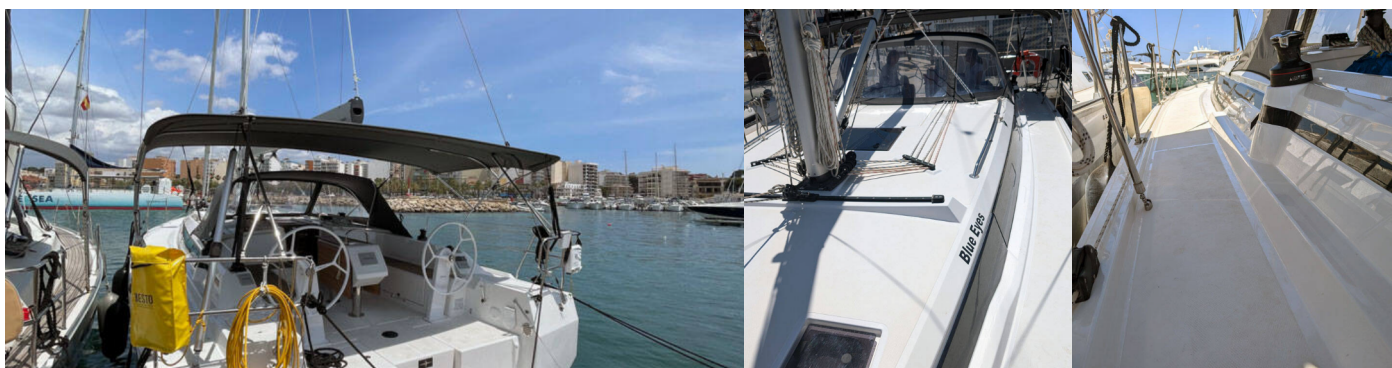

PRICE / WEEKS

30.11. - 07.12.2024 2.512 € ~~2.955 €~~	07.12. - 14.12.2024 2.512 € ~~2.955 €~~	14.12. - 21.12.2024 2.512 € ~~2.955 €~~	21.12. - 28.12.2024 2.512 € ~~2.955 €~~
28.12. - 04.01.2025 2.664 € ~~3.134 €~~	04.01. - 11.01.2025 2.866 € ~~3.372 €~~	11.01. - 18.01.2025 2.866 € ~~3.372 €~~	18.01. - 25.01.2025 2.866 € ~~3.372 €~~
25.01. - 01.02.2025 3.372 €	01.02. - 08.02.2025 3.372 €	08.02. - 15.02.2025 3.372 €	15.02. - 22.02.2025 3.372 €
22.02. - 01.03.2025 3.372 €	01.03. - 08.03.2025 3.372 €	08.03. - 15.03.2025 3.372 €	15.03. - 22.03.2025 3.372 €
22.03. - 29.03.2025 3.372 €	29.03. - 05.04.2025 3.372 €	05.04. - 12.04.2025 3.372 €	12.04. - 19.04.2025 3.372 €
19.04. - 26.04.2025 3.372 €	26.04. - 03.05.2025 3.372 €	03.05. - 10.05.2025 3.372 €	10.05. - 17.05.2025 3.475 €
17.05. - 24.05.2025 3.735 €	24.05. - 07.06.2025 Booked		

WEB

najachty.pl

PHONE

+48 882 071 532

E-MAIL

biuro@najachty.pl

NAJACHTY

ul. Pi. Świętej Małgorzaty 1-2/42B, 58-100, Świdnica, Poland