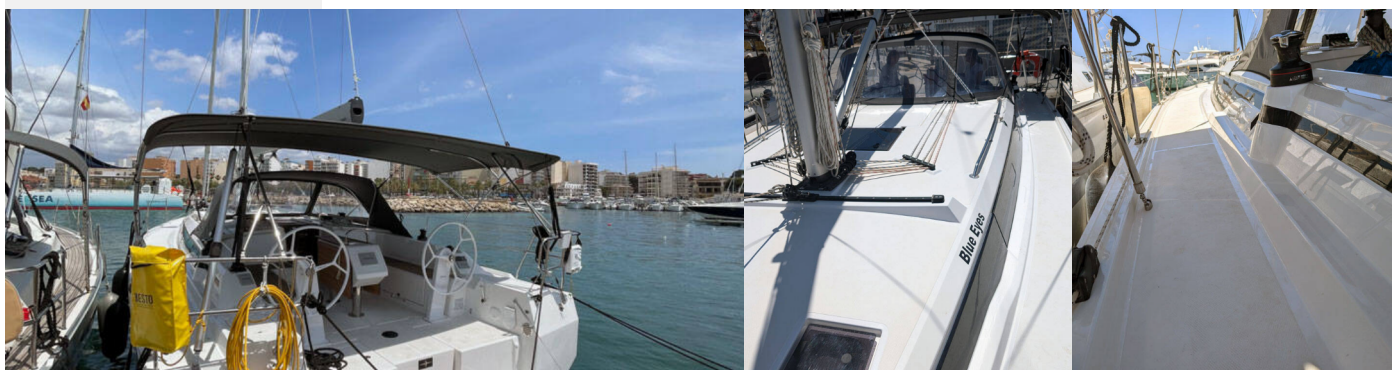

PRICE / WEEKS

07.06. - 14.06.2025 4.485 €	14.06. - 21.06.2025 4.618 €	21.06. - 28.06.2025 4.757 €	28.06. - 05.07.2025 4.901 €
05.07. - 12.07.2025 5.009 €	12.07. - 19.07.2025 5.161 €	19.07. - 26.07.2025 5.535 €	26.07. - 02.08.2025 6.157 €
02.08. - 09.08.2025 6.134 €	09.08. - 16.08.2025 5.796 €	16.08. - 23.08.2025 5.520 €	23.08. - 30.08.2025 5.507 €
30.08. - 06.09.2025 5.243 €	06.09. - 13.09.2025 On option	13.09. - 20.09.2025 4.693 €	20.09. - 27.09.2025 4.470 €
27.09. - 04.10.2025 4.307 €	04.10. - 11.10.2025 4.101 €	11.10. - 18.10.2025 3.906 €	18.10. - 25.10.2025 3.721 €
25.10. - 01.11.2025 2.955 €	01.11. - 08.11.2025 2.955 €	08.11. - 15.11.2025 2.955 €	15.11. - 22.11.2025 2.955 €
22.11. - 29.11.2025 2.955 €	29.11. - 06.12.2025 2.955 €	06.12. - 13.12.2025 2.955 €	13.12. - 20.12.2025 2.955 €

WEB

najachty.pl

PHONE

+48 882 071 532

E-MAIL

biuro@najachty.pl

NAJACHTY

ul. Pi. Świętej Małgorzaty 1-2/42B, 58-100, Świdnica, Poland