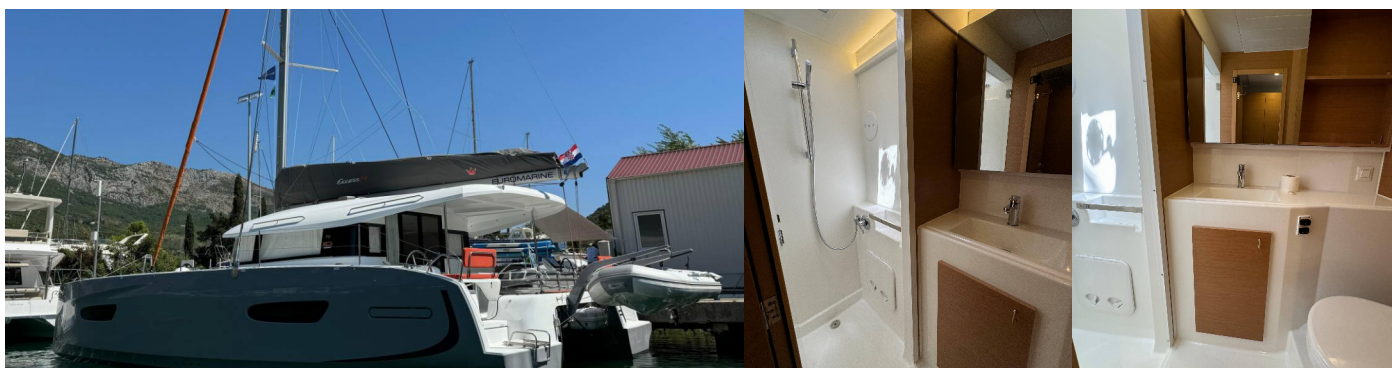

PRICE / WEEKS

30.11. - 07.12.2024 7.100 €	07.12. - 14.12.2024 7.100 €	14.12. - 21.12.2024 7.100 €	21.12. - 28.12.2024 7.100 €
28.12. - 04.01.2025 7.100 €	04.01. - 11.01.2025 7.100 €	11.01. - 18.01.2025 7.100 €	18.01. - 25.01.2025 7.100 €
25.01. - 01.02.2025 7.100 €	01.02. - 08.02.2025 7.100 €	08.02. - 15.02.2025 7.100 €	15.02. - 22.02.2025 7.100 €
22.02. - 01.03.2025 7.100 €	01.03. - 08.03.2025 7.100 €	08.03. - 15.03.2025 7.100 €	15.03. - 22.03.2025 7.100 €
22.03. - 29.03.2025 7.100 €	29.03. - 05.04.2025 7.100 €	05.04. - 12.04.2025 7.100 €	12.04. - 19.04.2025 7.100 €
19.04. - 26.04.2025 7.100 €	26.04. - 03.05.2025 7.100 €	03.05. - 10.05.2025 8.700 €	10.05. - 17.05.2025 8.700 €
17.05. - 24.05.2025 8.700 €	24.05. - 31.05.2025 8.700 €	31.05. - 07.06.2025 10.400 €	

WEB

najachty.pl

PHONE

+48 882 071 532

E-MAIL

biuro@najachty.pl

NAJACHTY

ul. Pi. Świętej Małgorzaty 1-2/42B, 58-100, Świdnica, Poland