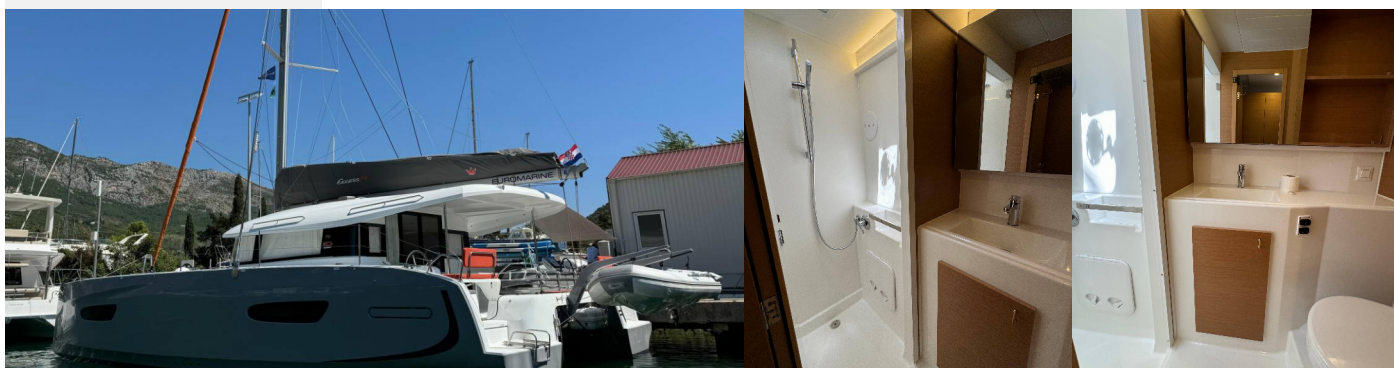

PRICE / WEEKS

07.06. - 14.06.2025 On option	14.06. - 21.06.2025 10.400 €	21.06. - 28.06.2025 11.700 €	28.06. - 05.07.2025 11.700 €
05.07. - 12.07.2025 11.700 €	12.07. - 19.07.2025 11.700 €	19.07. - 26.07.2025 12.500 €	26.07. - 02.08.2025 12.500 €
02.08. - 09.08.2025 12.500 €	09.08. - 16.08.2025 11.700 €	16.08. - 23.08.2025 11.700 €	23.08. - 30.08.2025 11.700 €
30.08. - 06.09.2025 8.700 €	06.09. - 13.09.2025 8.700 €	13.09. - 20.09.2025 On option	20.09. - 27.09.2025 7.100 €
27.09. - 04.10.2025 7.100 €	04.10. - 11.10.2025 7.100 €	11.10. - 18.10.2025 7.100 €	18.10. - 25.10.2025 7.100 €
25.10. - 01.11.2025 7.100 €	01.11. - 08.11.2025 7.100 €	08.11. - 15.11.2025 7.100 €	15.11. - 22.11.2025 7.100 €
22.11. - 29.11.2025 7.100 €	29.11. - 06.12.2025 7.100 €	06.12. - 13.12.2025 7.100 €	13.12. - 20.12.2025 7.100 €

WEB

najachty.pl

PHONE

+48 882 071 532

E-MAIL

biuro@najachty.pl

NAJACHTY

ul. Pi. Świętej Małgorzaty 1-2/42B, 58-100, Świdnica, Poland