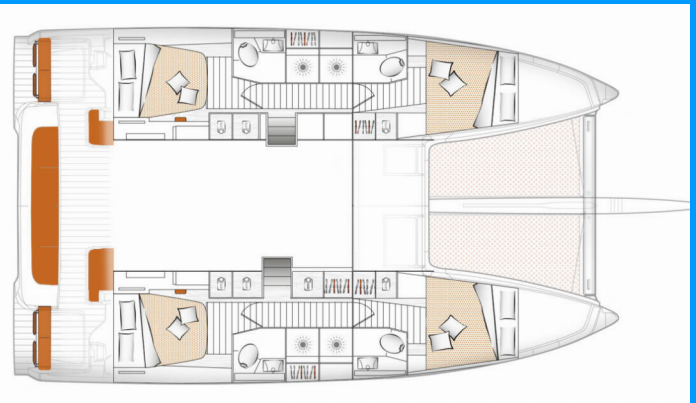

EXCESS 14

Blue Kiss

The Catamaran Excess 14 „Blue Kiss“, built in 2024, is moored in Dubrovnik, Komolac, ACI Marina Dubrovnik, - Croatia. The yacht has 4 + 2 cabins, can accomodate 8 + 2 + 2 persons and has 4 toilets/showers.

Blue Kiss

Production Year

2024

Length

13.97 m

Cabins

4 + 2

Berths