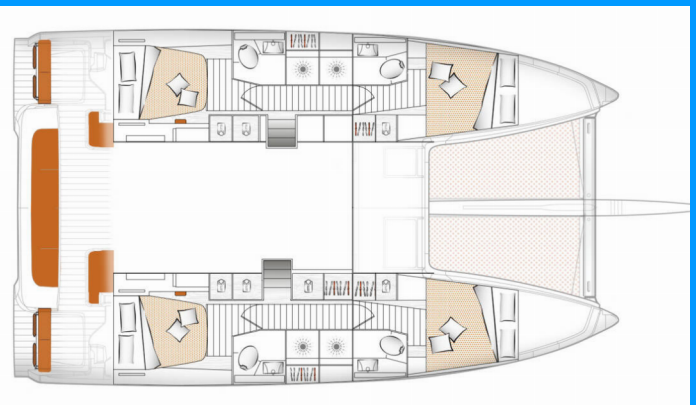

EXCESS 14

Blue Kiss

The Catamaran Excess 14 „Blue Kiss“, built in 2024, is moored in Dubrovnik, Komolac, ACI Marina Dubrovnik, - Croatia. The yacht has 4 + 2 cabins, can accommodate 8 + 2 + 2 persons and has 4 toilets/showers.

Blue Kiss

Production Year

2024

Length

13.97 m

Cabins

4 + 2

Berths