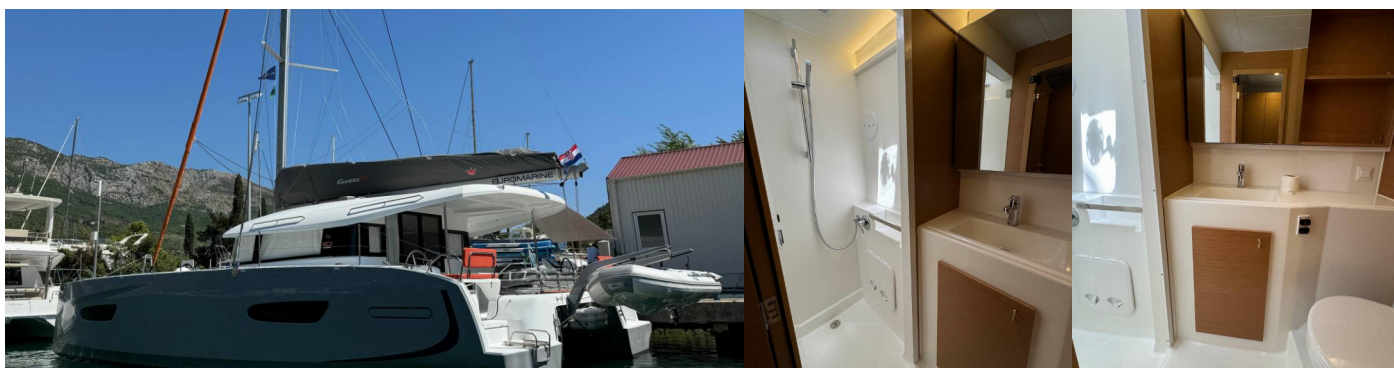

PRICE / WEEKS

07.11. - 14.11.2026

6.935 € ~~7.300 €~~

14.11. - 21.11.2026

6.935 € ~~7.300 €~~

21.11. - 28.11.2026

6.935 € ~~7.300 €~~

28.11. - 05.12.2026

6.935 € ~~7.300 €~~

05.12. - 12.12.2026

6.935 € ~~7.300 €~~

12.12. - 19.12.2026

6.935 € ~~7.300 €~~

19.12. - 26.12.2026

6.935 € ~~7.300 €~~

WEB

najachty.pl

PHONE

+48 882 071 532

E-MAIL

biuro@najachty.pl

NAJACHTY

ul. Pi. Świętej Małgorzaty 1-2/42B, 58-100, Świdnica, Poland