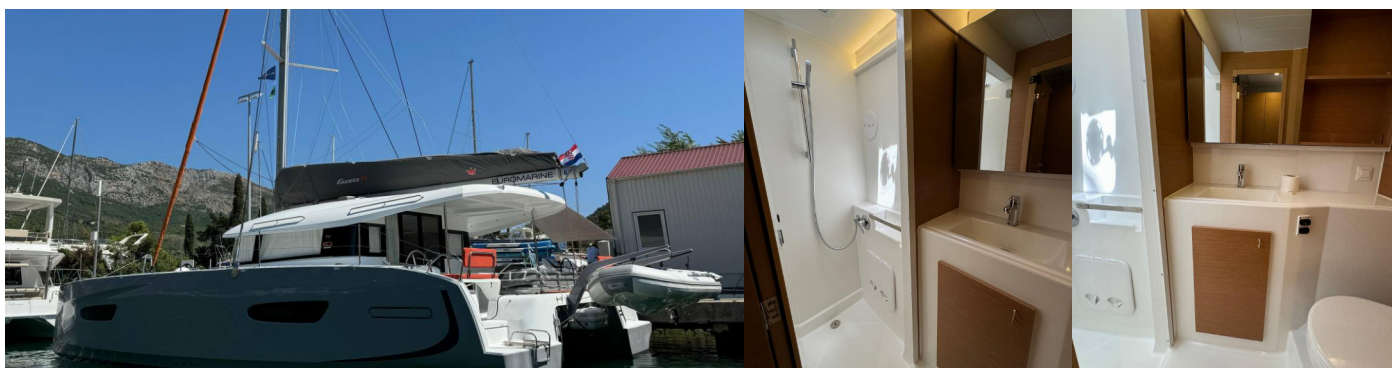

PRICE / WEEKS

25.04. - 02.05.2026 6.570 € ~~7.300 €~~	02.05. - 09.05.2026 8.064 € ~~8.960 €~~	09.05. - 16.05.2026 8.064 € ~~8.960 €~~	16.05. - 23.05.2026 8.064 € ~~8.960 €~~
23.05. - 30.05.2026 8.064 € ~~8.960 €~~	30.05. - 06.06.2026 9.630 € ~~10.700 €~~	06.06. - 13.06.2026 9.630 € ~~10.700 €~~	14.06. - 21.06.2026 Booked
01.07. - 11.07.2026 Booked	11.07. - 18.07.2026 10.845 € ~~12.050 €~~	18.07. - 25.07.2026 11.583 € ~~12.870 €~~	28.07. - 31.07.2026 Booked
02.08. - 07.08.2026 Booked	08.08. - 15.08.2026 Booked	15.08. - 22.08.2026 10.845 € ~~12.050 €~~	22.08. - 29.08.2026 10.845 € ~~12.050 €~~
29.08. - 05.09.2026 Booked	05.09. - 12.09.2026 Booked	12.09. - 19.09.2026 Booked	19.09. - 26.09.2026 Booked
26.09. - 03.10.2026 Booked	03.10. - 10.10.2026 Booked	10.10. - 17.10.2026 6.935 € ~~7.300 €~~	17.10. - 24.10.2026 6.935 € ~~7.300 €~~
24.10. - 31.10.2026 6.935 € ~~7.300 €~~	31.10. - 07.11.2026 6.935 € ~~7.300 €~~		

WEB

najachty.pl

PHONE

+48 882 071 532

E-MAIL

biuro@najachty.pl

NAJACHTY

ul. Pi. Świętej Małgorzaty 1-2/42B, 58-100, Świdnica, Poland