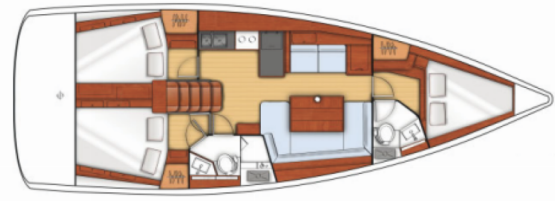

OCEANIS 41

Tina

The Sailing yacht Oceanis 41 „Tina“, built in 2014, is moored in Fethiye, Ece Saray Marina Resort, - Turkey. The yacht has 3 cabins, can accomodate 6 persons and has 2 toilets/showers.

YACHT SPECIFICATIONS

Production Year

2014

Length

12.43 m

Cabins

3

Berths

6

Head/Shower

2

STANDARD YACHT EQUIPMENT

Deck

Bimini top, Cockpit table, Cockpit/stern, outside shower, Dinghy, Electric anchor windlass, Gangway, Main anchor, Sprayhood, Swimming ladder

Entertainment

Radio CD player