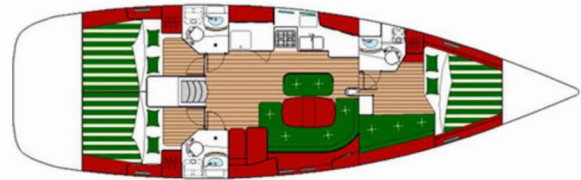

OCEANIS CLIPPER 423

Derin

The Sailing yacht Oceanis Clipper 423 „Derin“, built in 2007, is moored in Fethiye, Ece Saray Marina Resort, - Turkey. The yacht has 3 cabins, can accomodate 6 persons and has 2 toilets/showers.

Derin

Production Year

2007

Length

13.09 m

Cabins

3

Berths