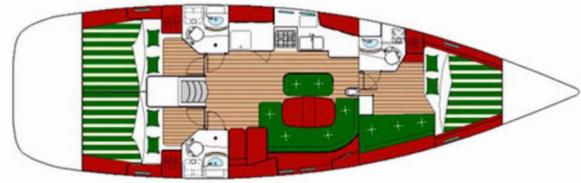

OCEANIS CLIPPER 423

Derin

The Sailing yacht Oceanis Clipper 423 „Derin“, built in 2007, is moored in Fethiye, Ece Saray Marina Resort, - Turkey. The yacht has 3 cabins, can accomodate 6 persons and has 2 toilets/showers.