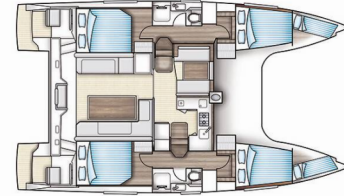

NAUTITECH 40 OPEN

Jangada

The Catamaran Nautitech 40 Open „Jangada“, built in 2015, is moored in Marina Kremik, Primosten, - Croatia. The yacht has 4 + 2 cabins, can accomodate 8 + 2 + 2 persons and has 2 toilets/showers.