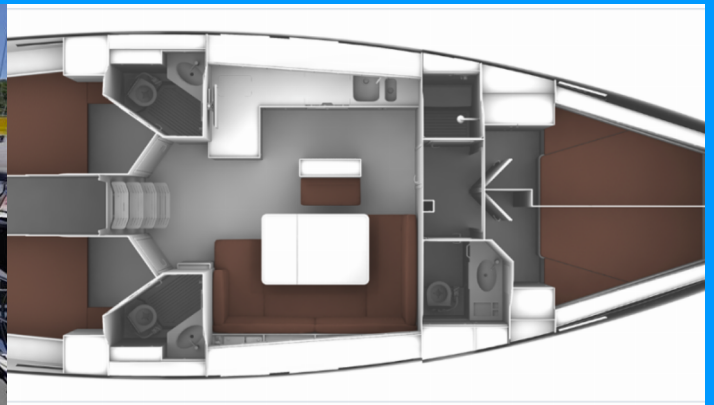

BAVARIA CRUISER 46

Sea Legend

The Sailing yacht Bavaria Cruiser 46 „Sea Legend“, built in 2024, is moored in Marina Punat, Krk, Punat (Krk) - Croatia. The yacht has 4 cabins, can accomodate 8 + 1 persons and has 3 toilets/showers.

YACHT SPECIFICATIONS

Charter Base

Marina Punat, Krk, Croatia

Yacht ID

7333

Brand

Bavaria Yachtbau

Name

Sea Legend

Production Year

2024

Length

13.90 m

Cabins

4

Berths

8 + 1

Max. Passengers

10

Head/Shower

3

STANDARD YACHT EQUIPMENT

Deck

Anchor with chain (20 kg + 60 m), Bathing platform, Bilge pump - Mechanic, Bimini top, Teak cockpit